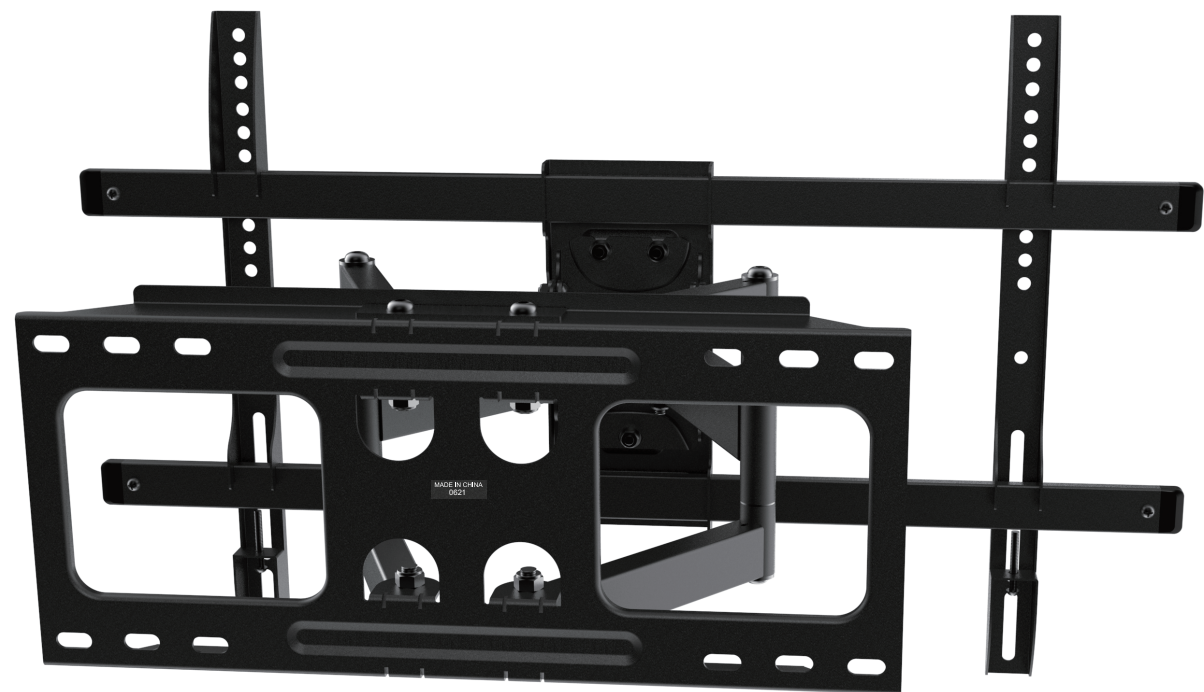

WM1FM80(LPA69-466)

30x10mm

MADE IN CHINA
0621