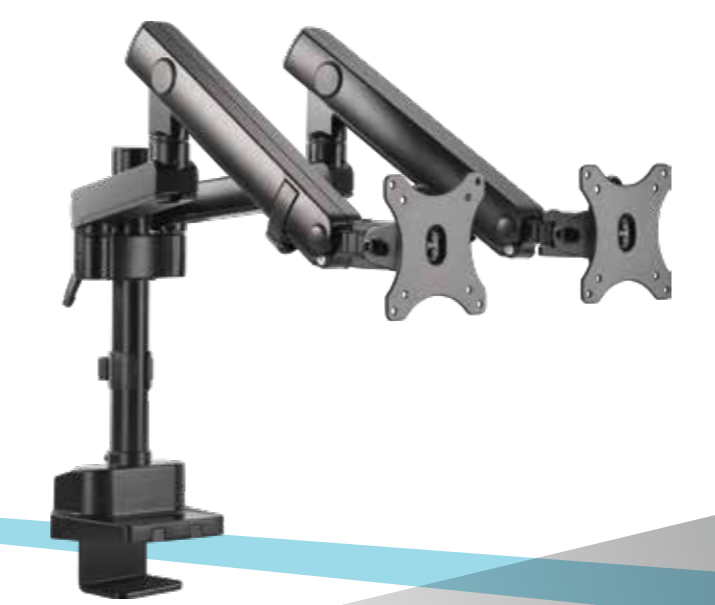

SEVEN
PROFESSIONAL TOUCH ADJUST
DUAL MONITOR MOUNT
DMPRO2DTA