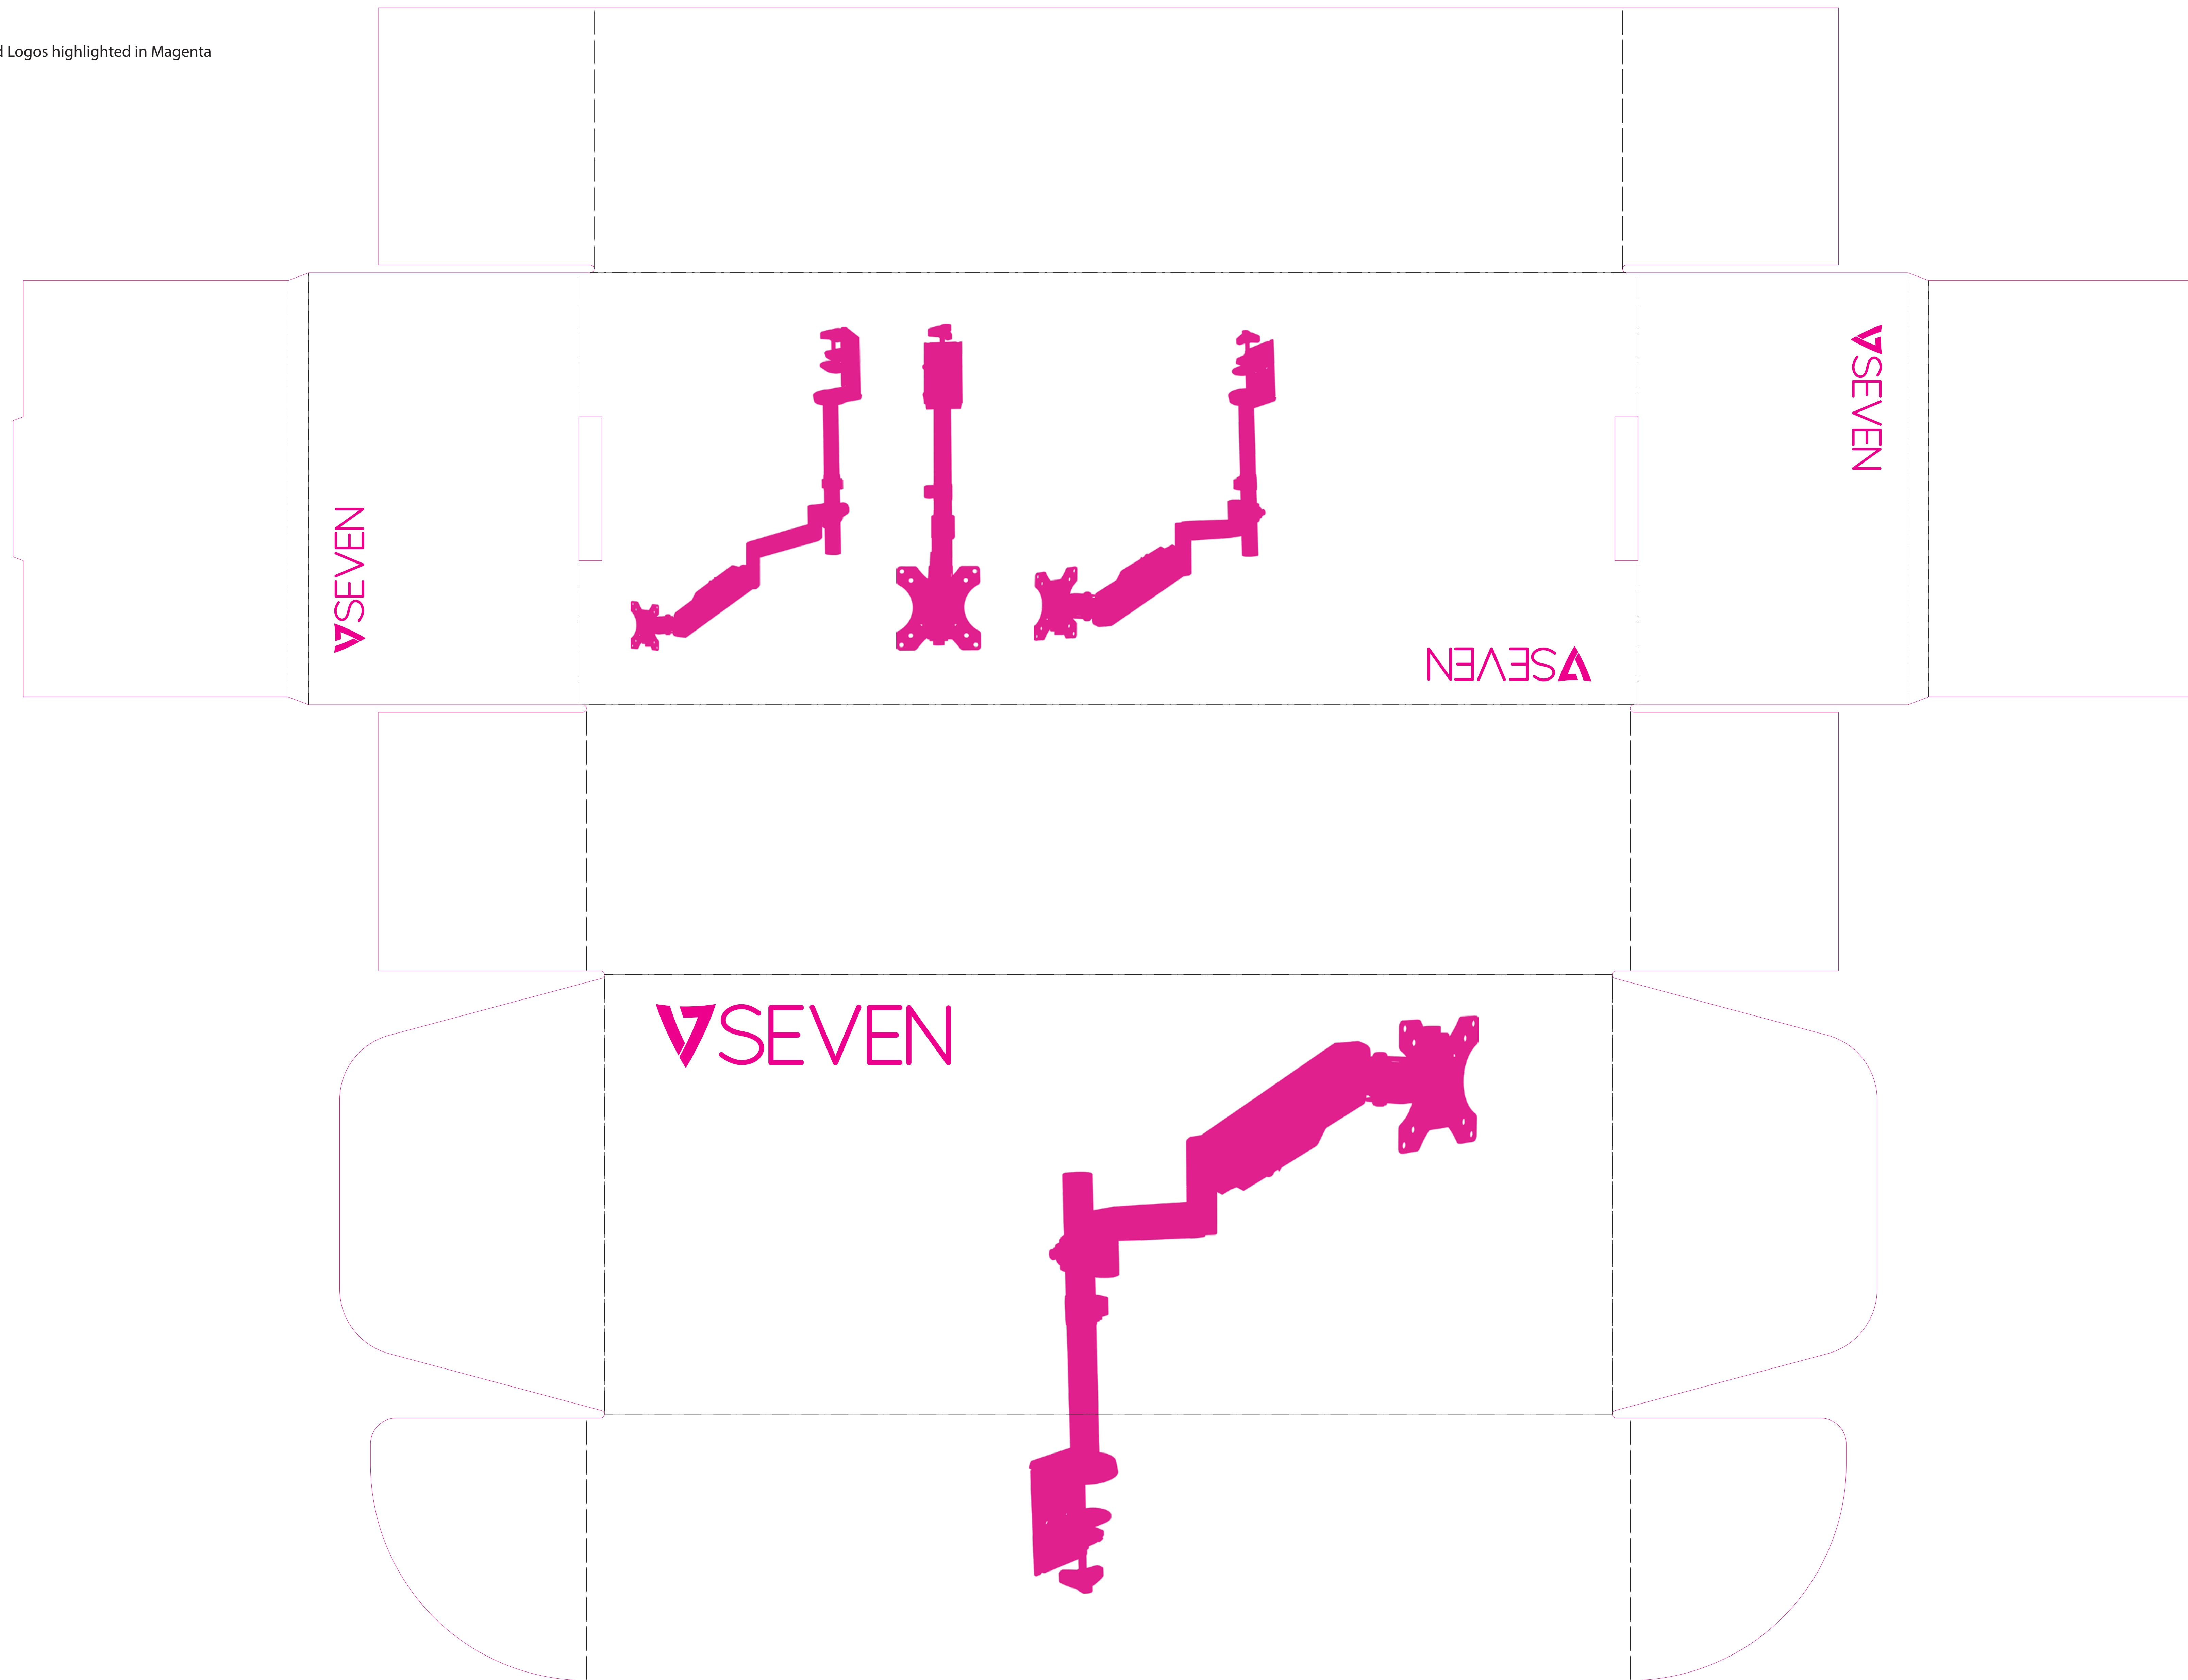

412x168x105mm

SEVEN
Touch Adjust Monitor Mount
DM1TA

EN	FR	ES	IT
SEVEN Touch Adjust Monitor Mount DM1TA	SEVEN Touch Adjust Monitor Mount DM1TA	SEVEN Touch Adjust Monitor Mount DM1TA	SEVEN Touch Adjust Monitor Mount DM1TA

SEVEN

DM1TA
TOUCH ADJUST
MONITOR MOUNT

Hold Up to a 32" (81.28cm) Monitor • 360° Rotation • Quick Release VESA Plate

Matte finish
UV Layer on Images and Logos

412x168x105mm

UV Parts:
Images and Logos highlighted in Magenta