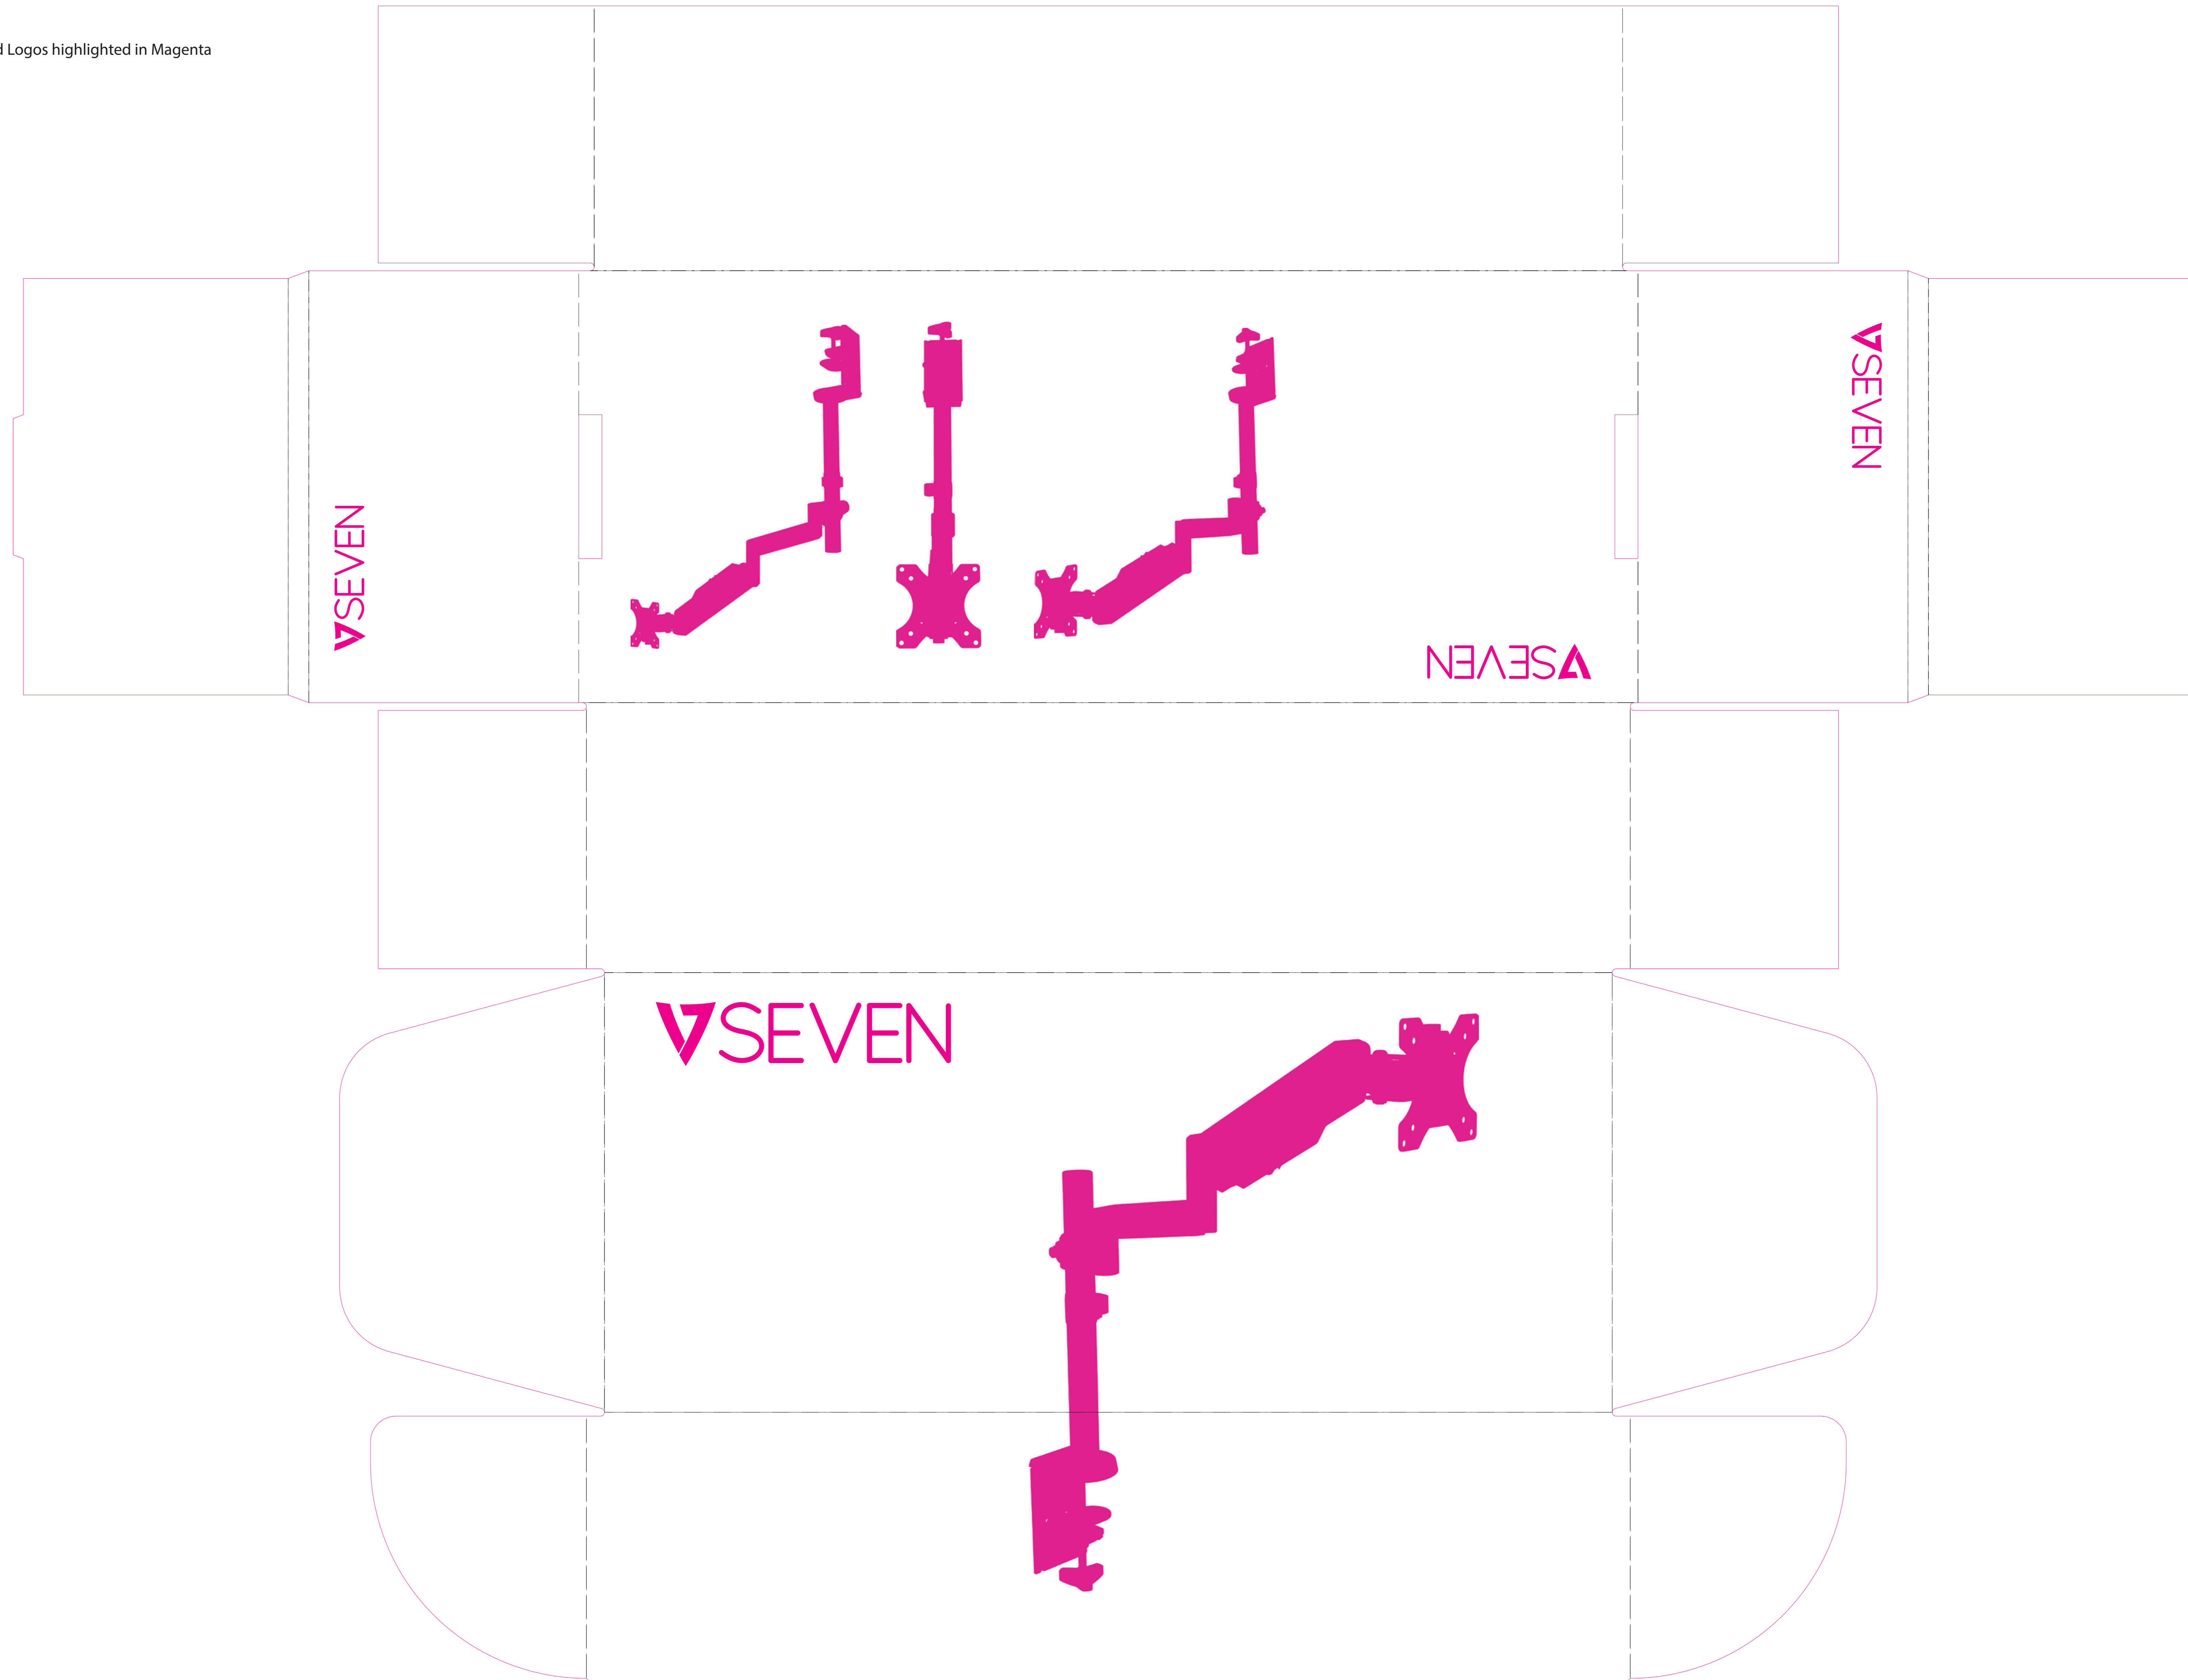

412x168x105mm

Matte finish  
UV Layer on Images and Logos

412x168x105mm

UV Parts:  
Images and Logos highlighted in Magenta

Matte finish  
UV Layer on Images and Logos