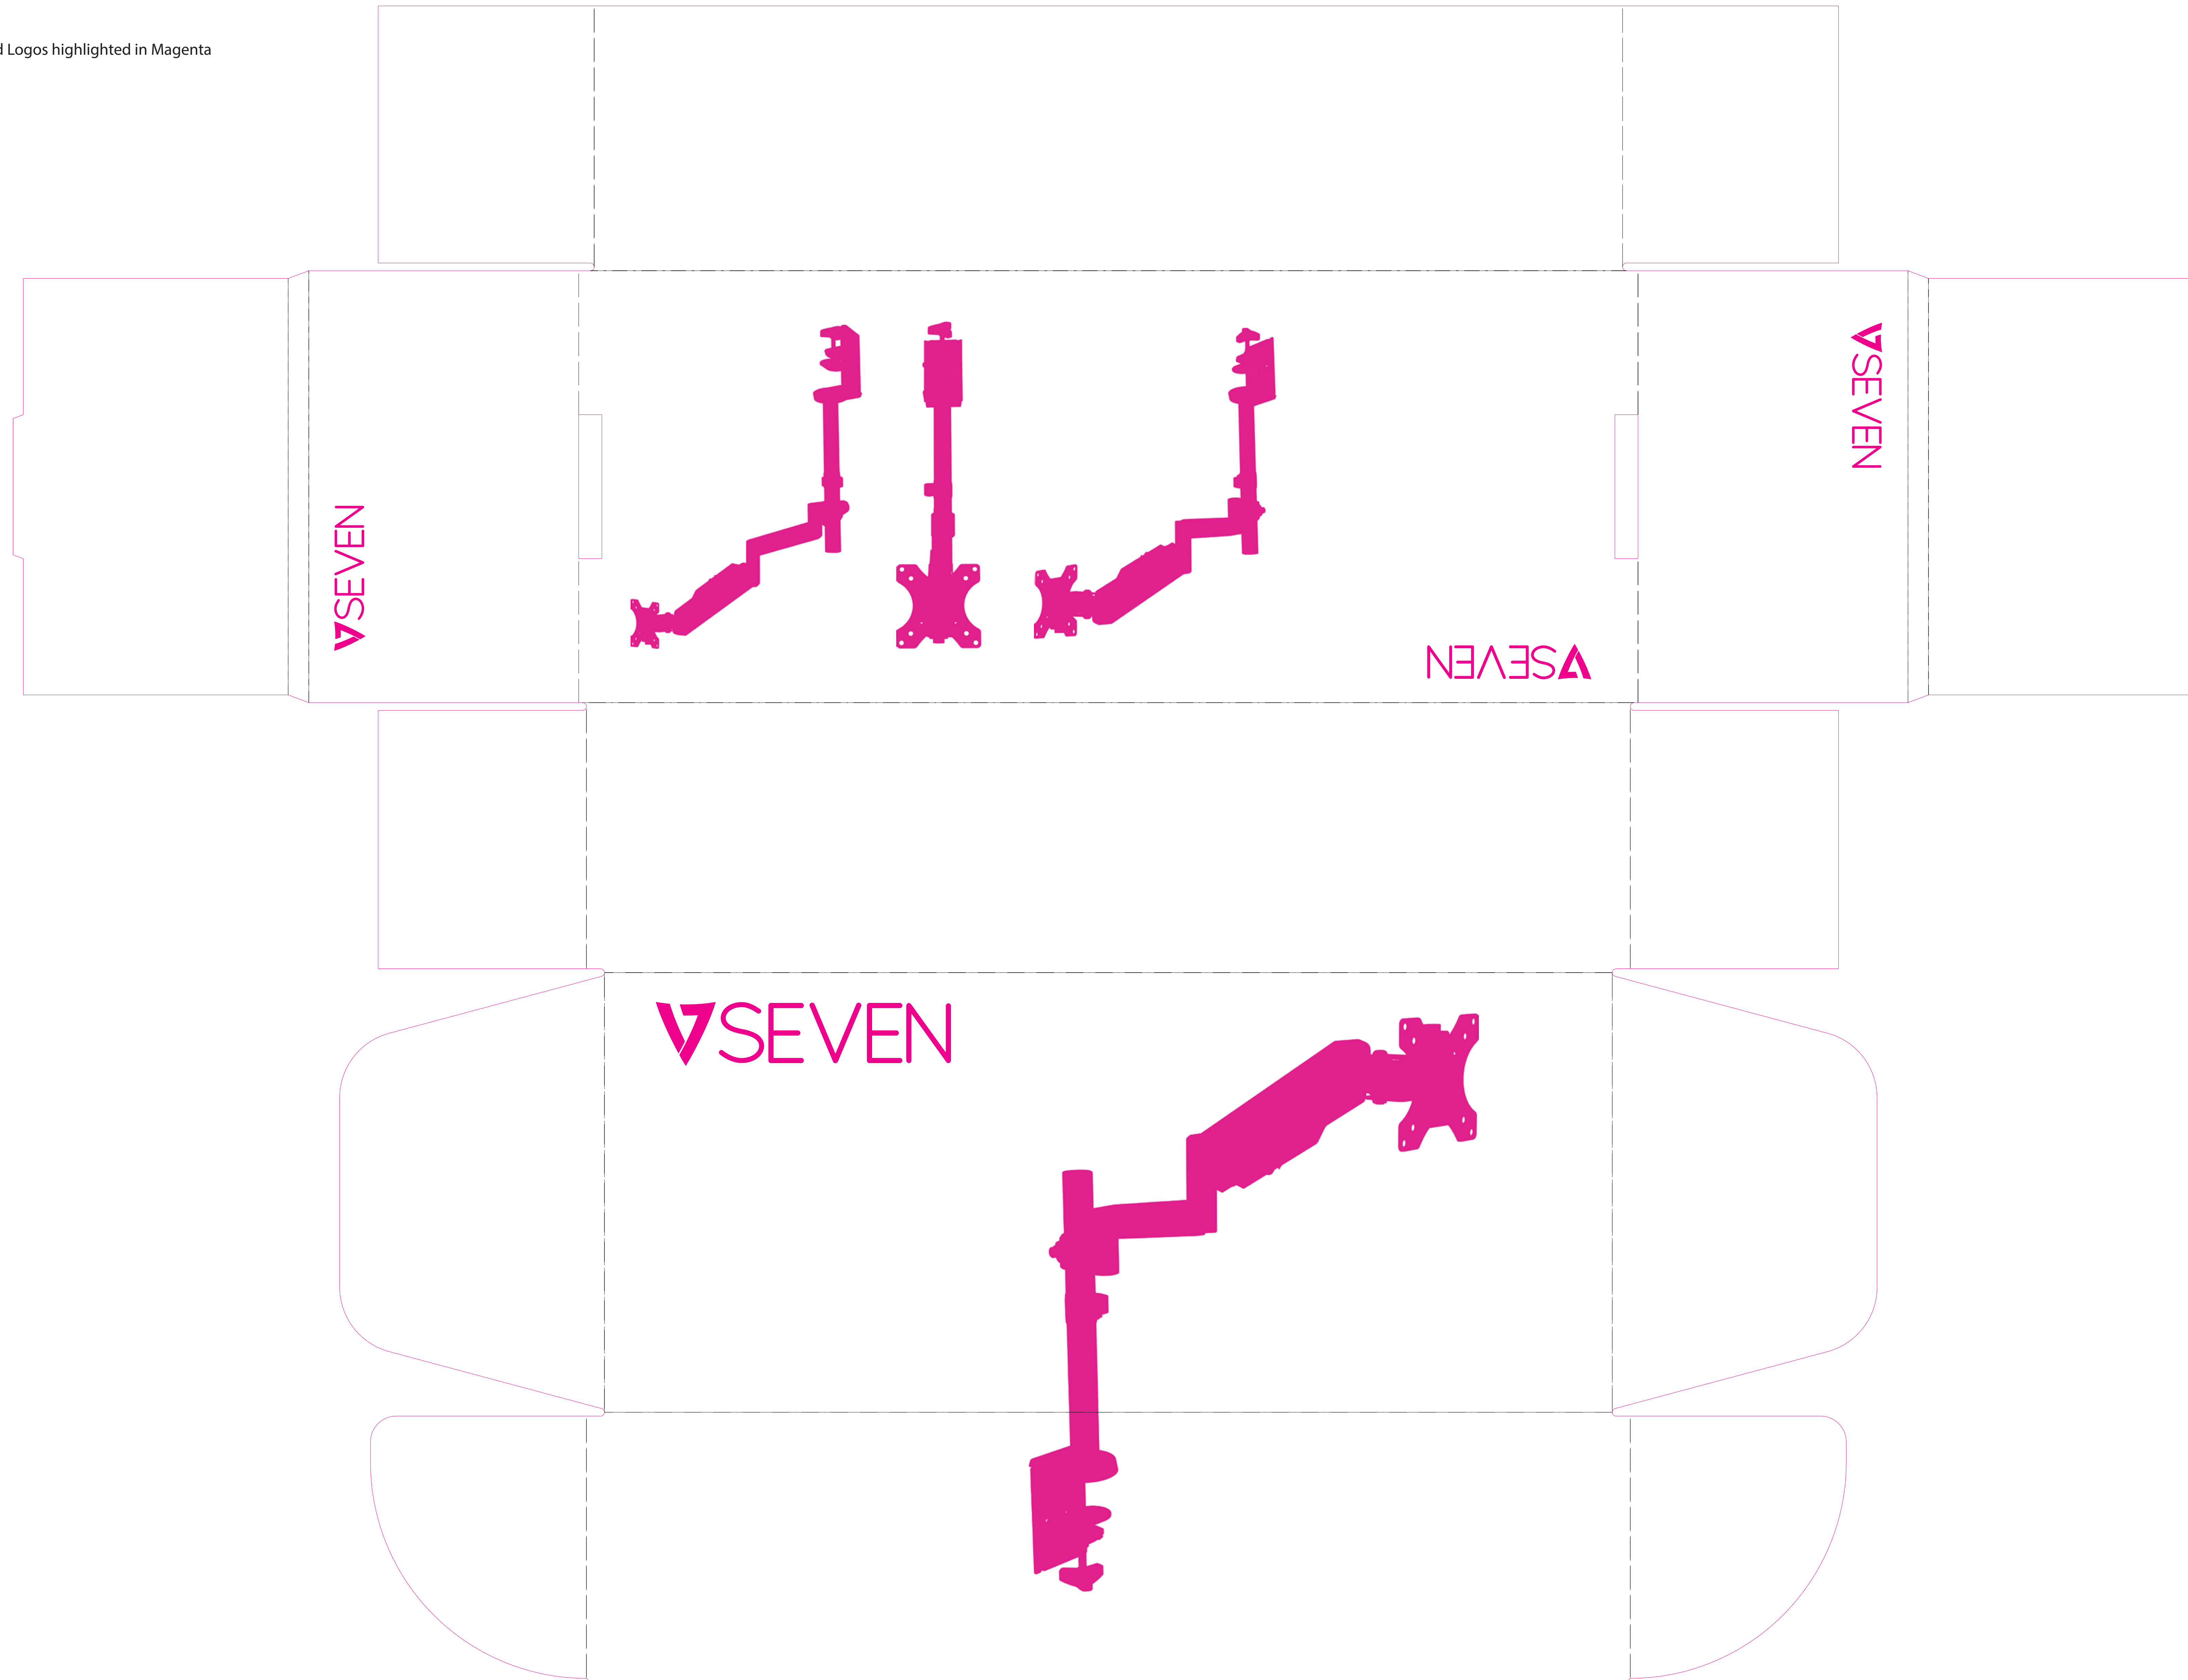

412x168x105mm

UV Parts:
Images and Logos highlighted in Magenta

Matte finish
UV Layer on Images and Logos