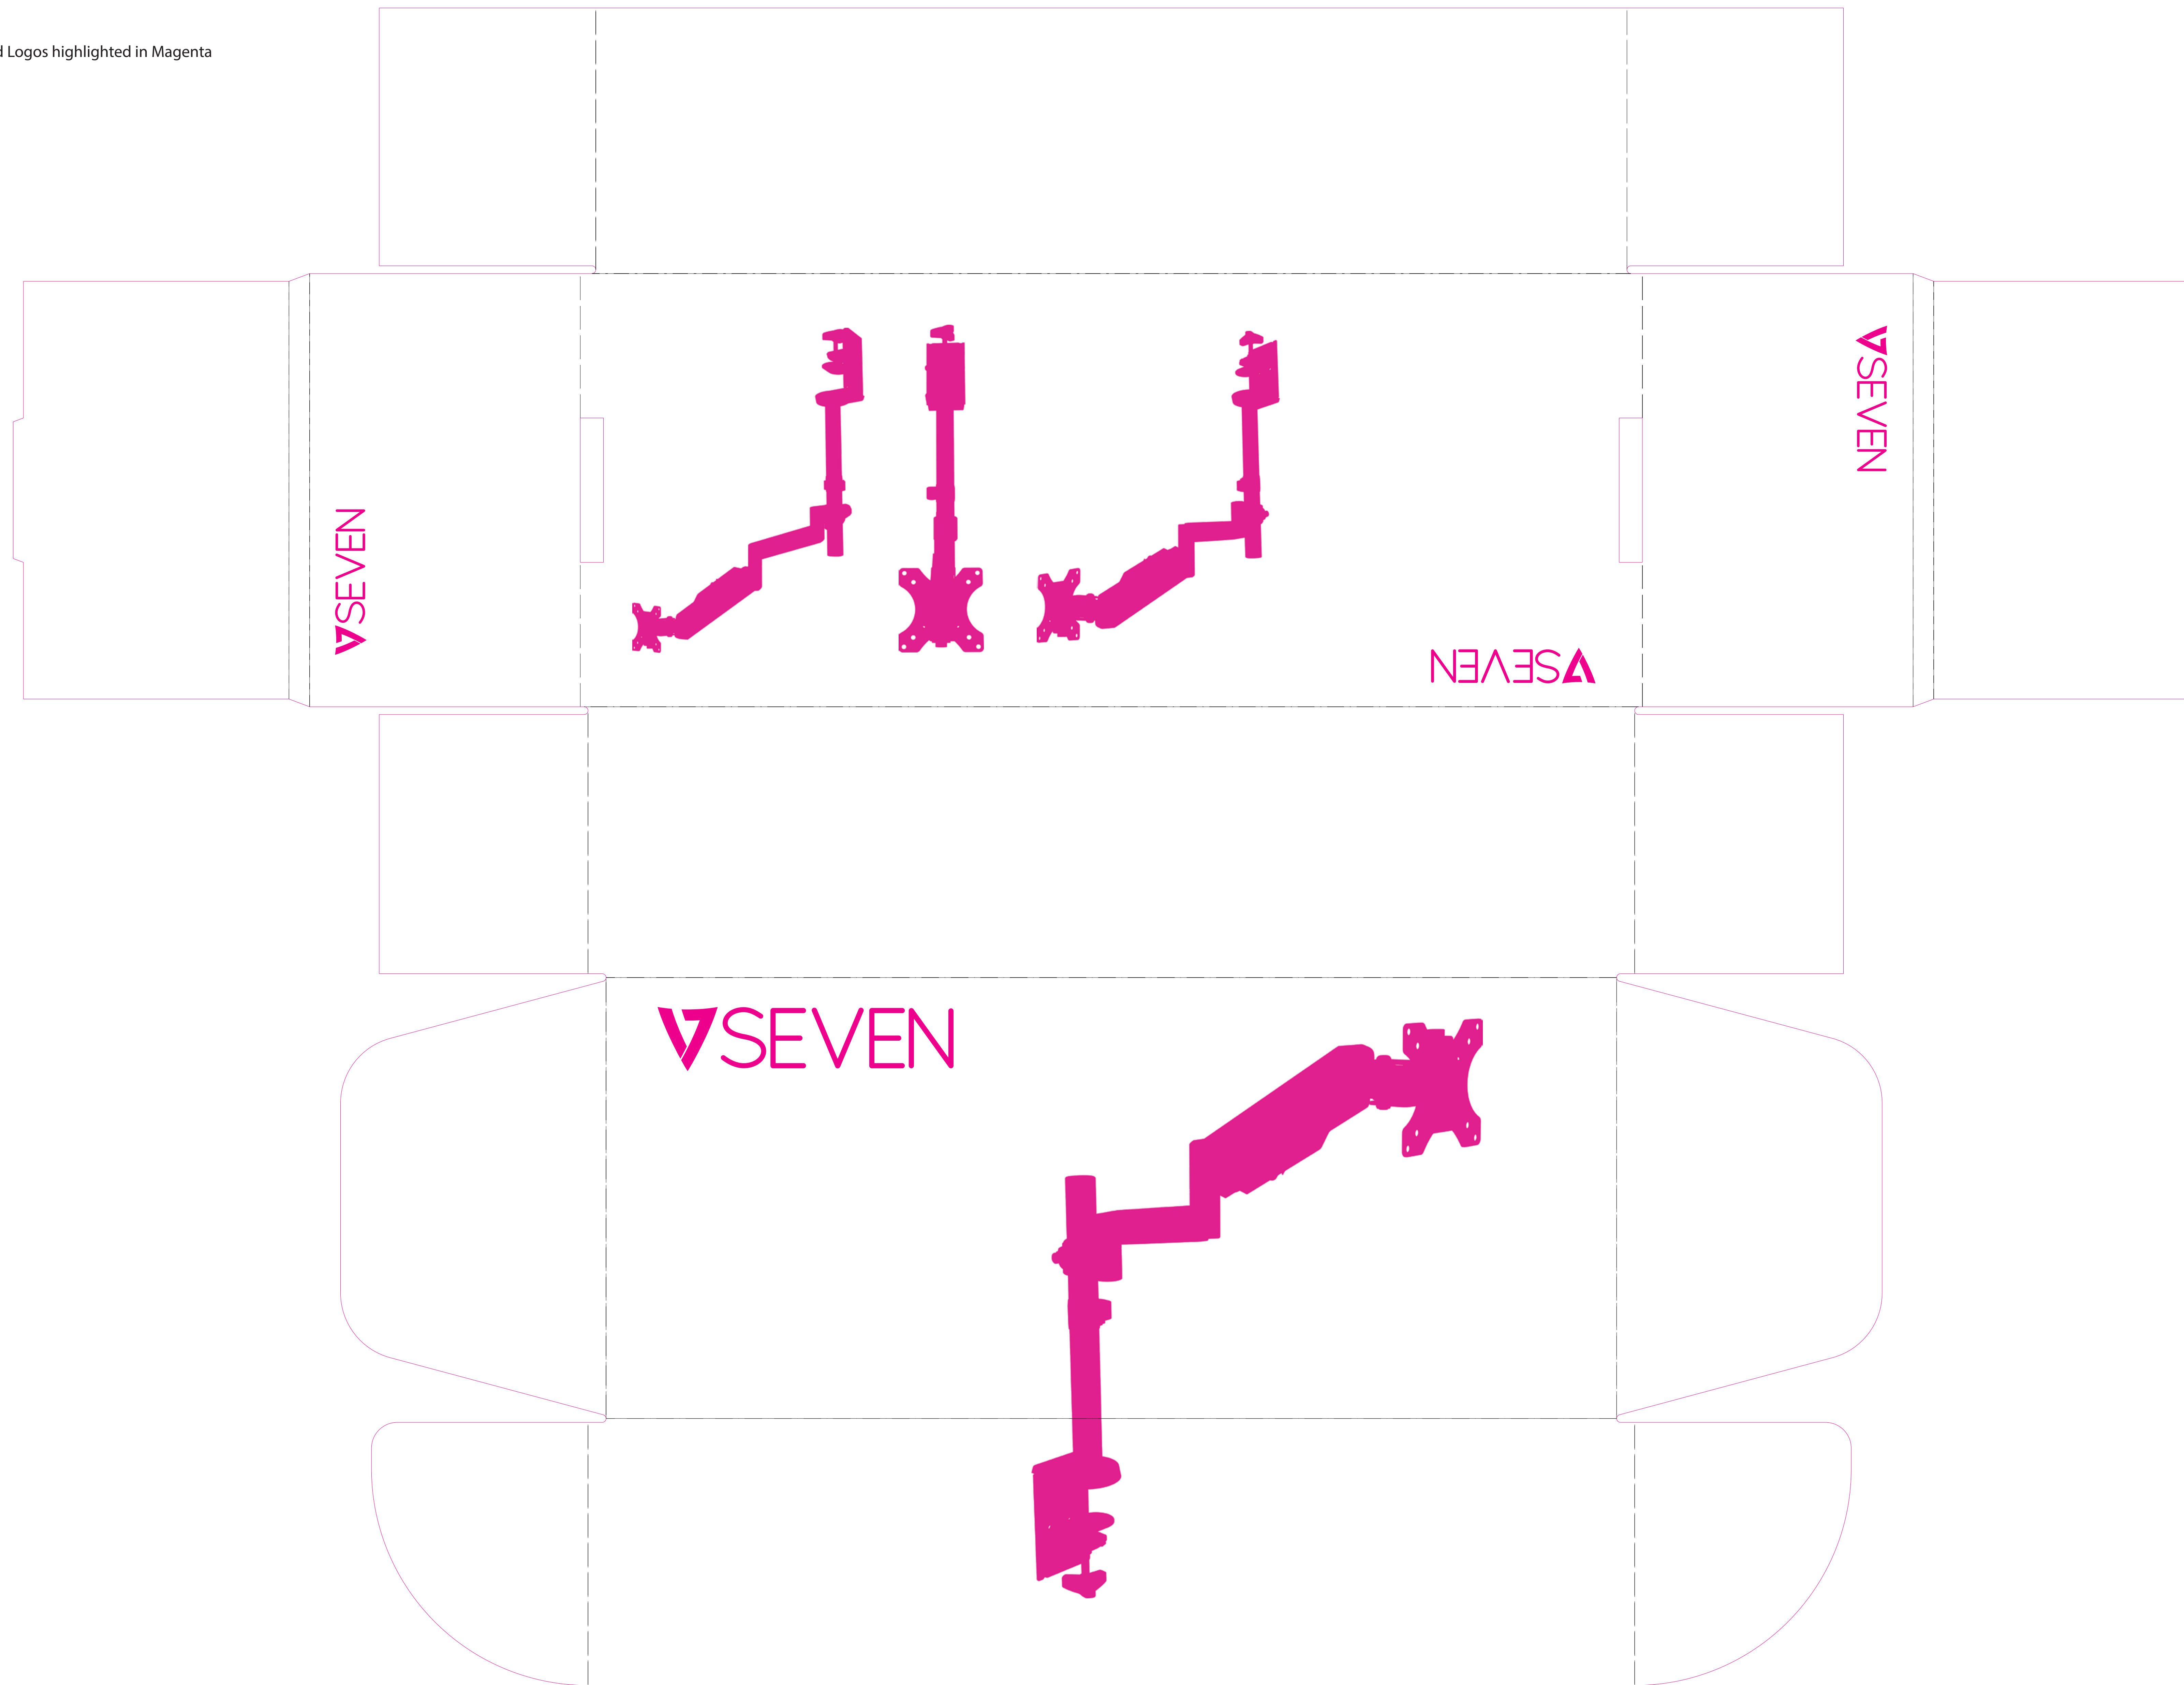

412x168x105mm

Matte finish  
UV Layer on Images and Logos

412x168x105mm

UV Parts:  
Images and Logos highlighted in Magenta

Matte finish  
UV Layer on Images and Logos