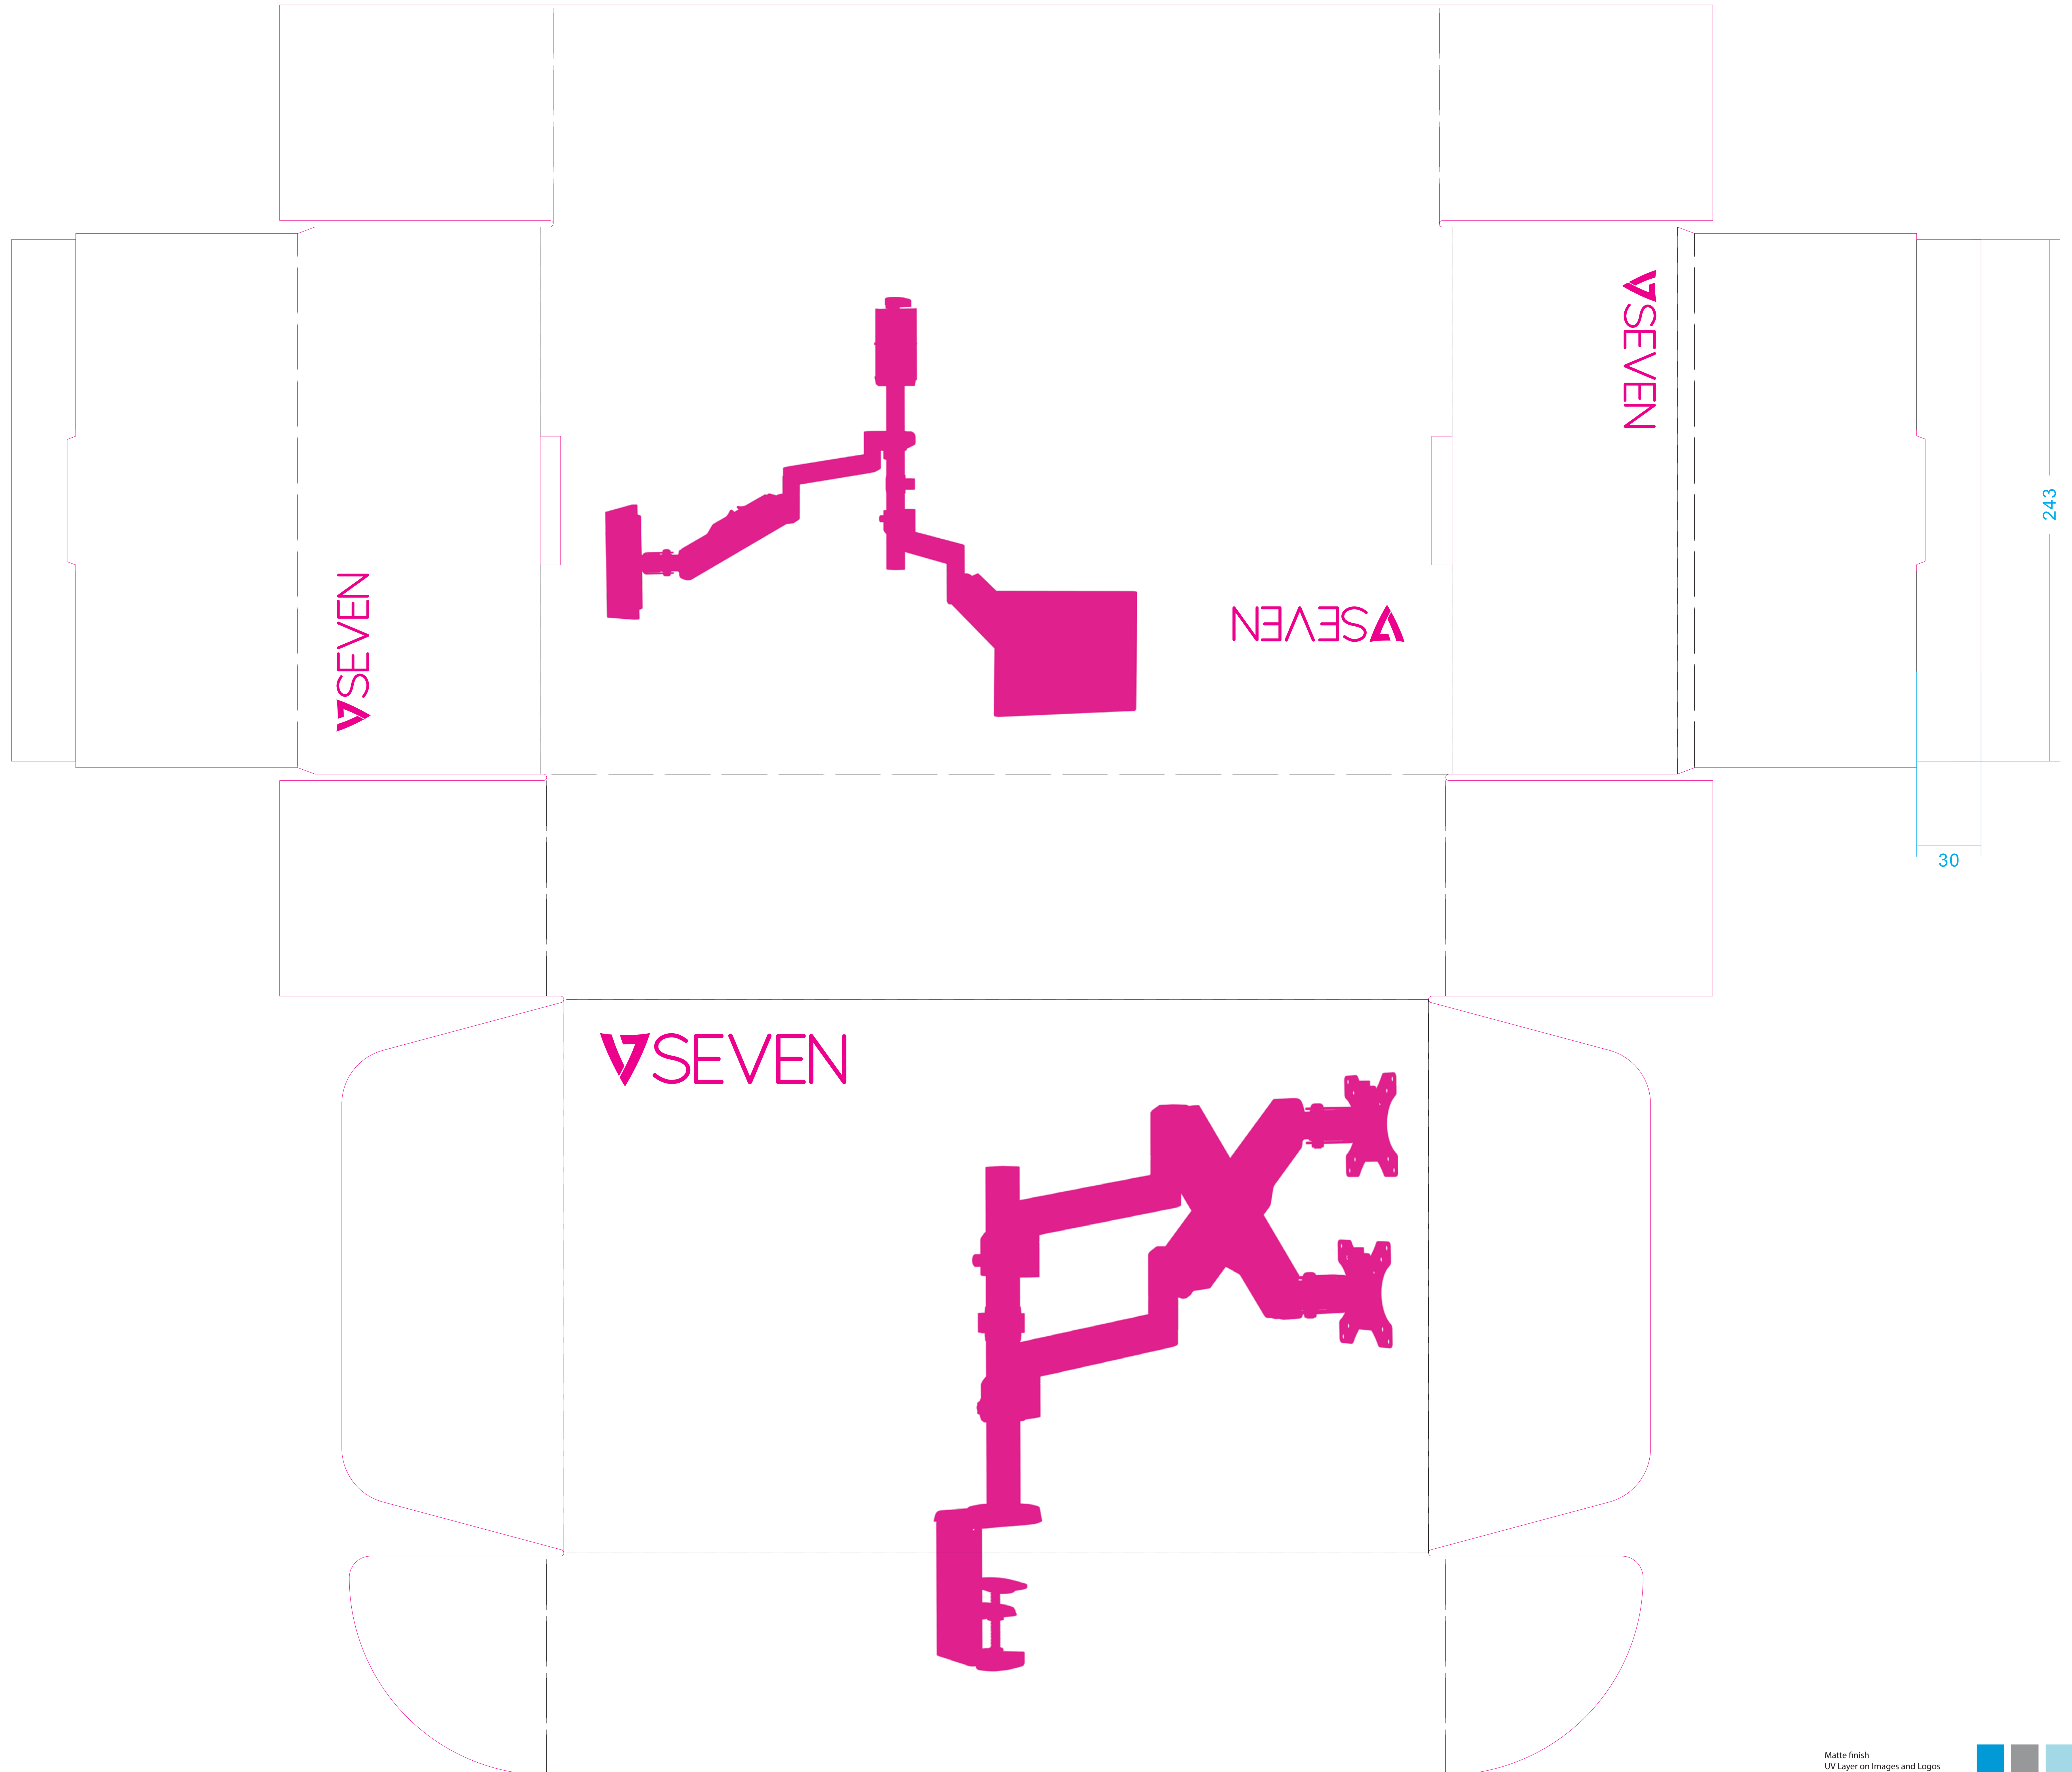

425x255x105mm

Matte finish  
UV Layer on Images and Logos

425x255x105mm

UV Parts:  
Images and Logos highlighted in Magenta

Matte finish  
UV Layer on Images and Logos