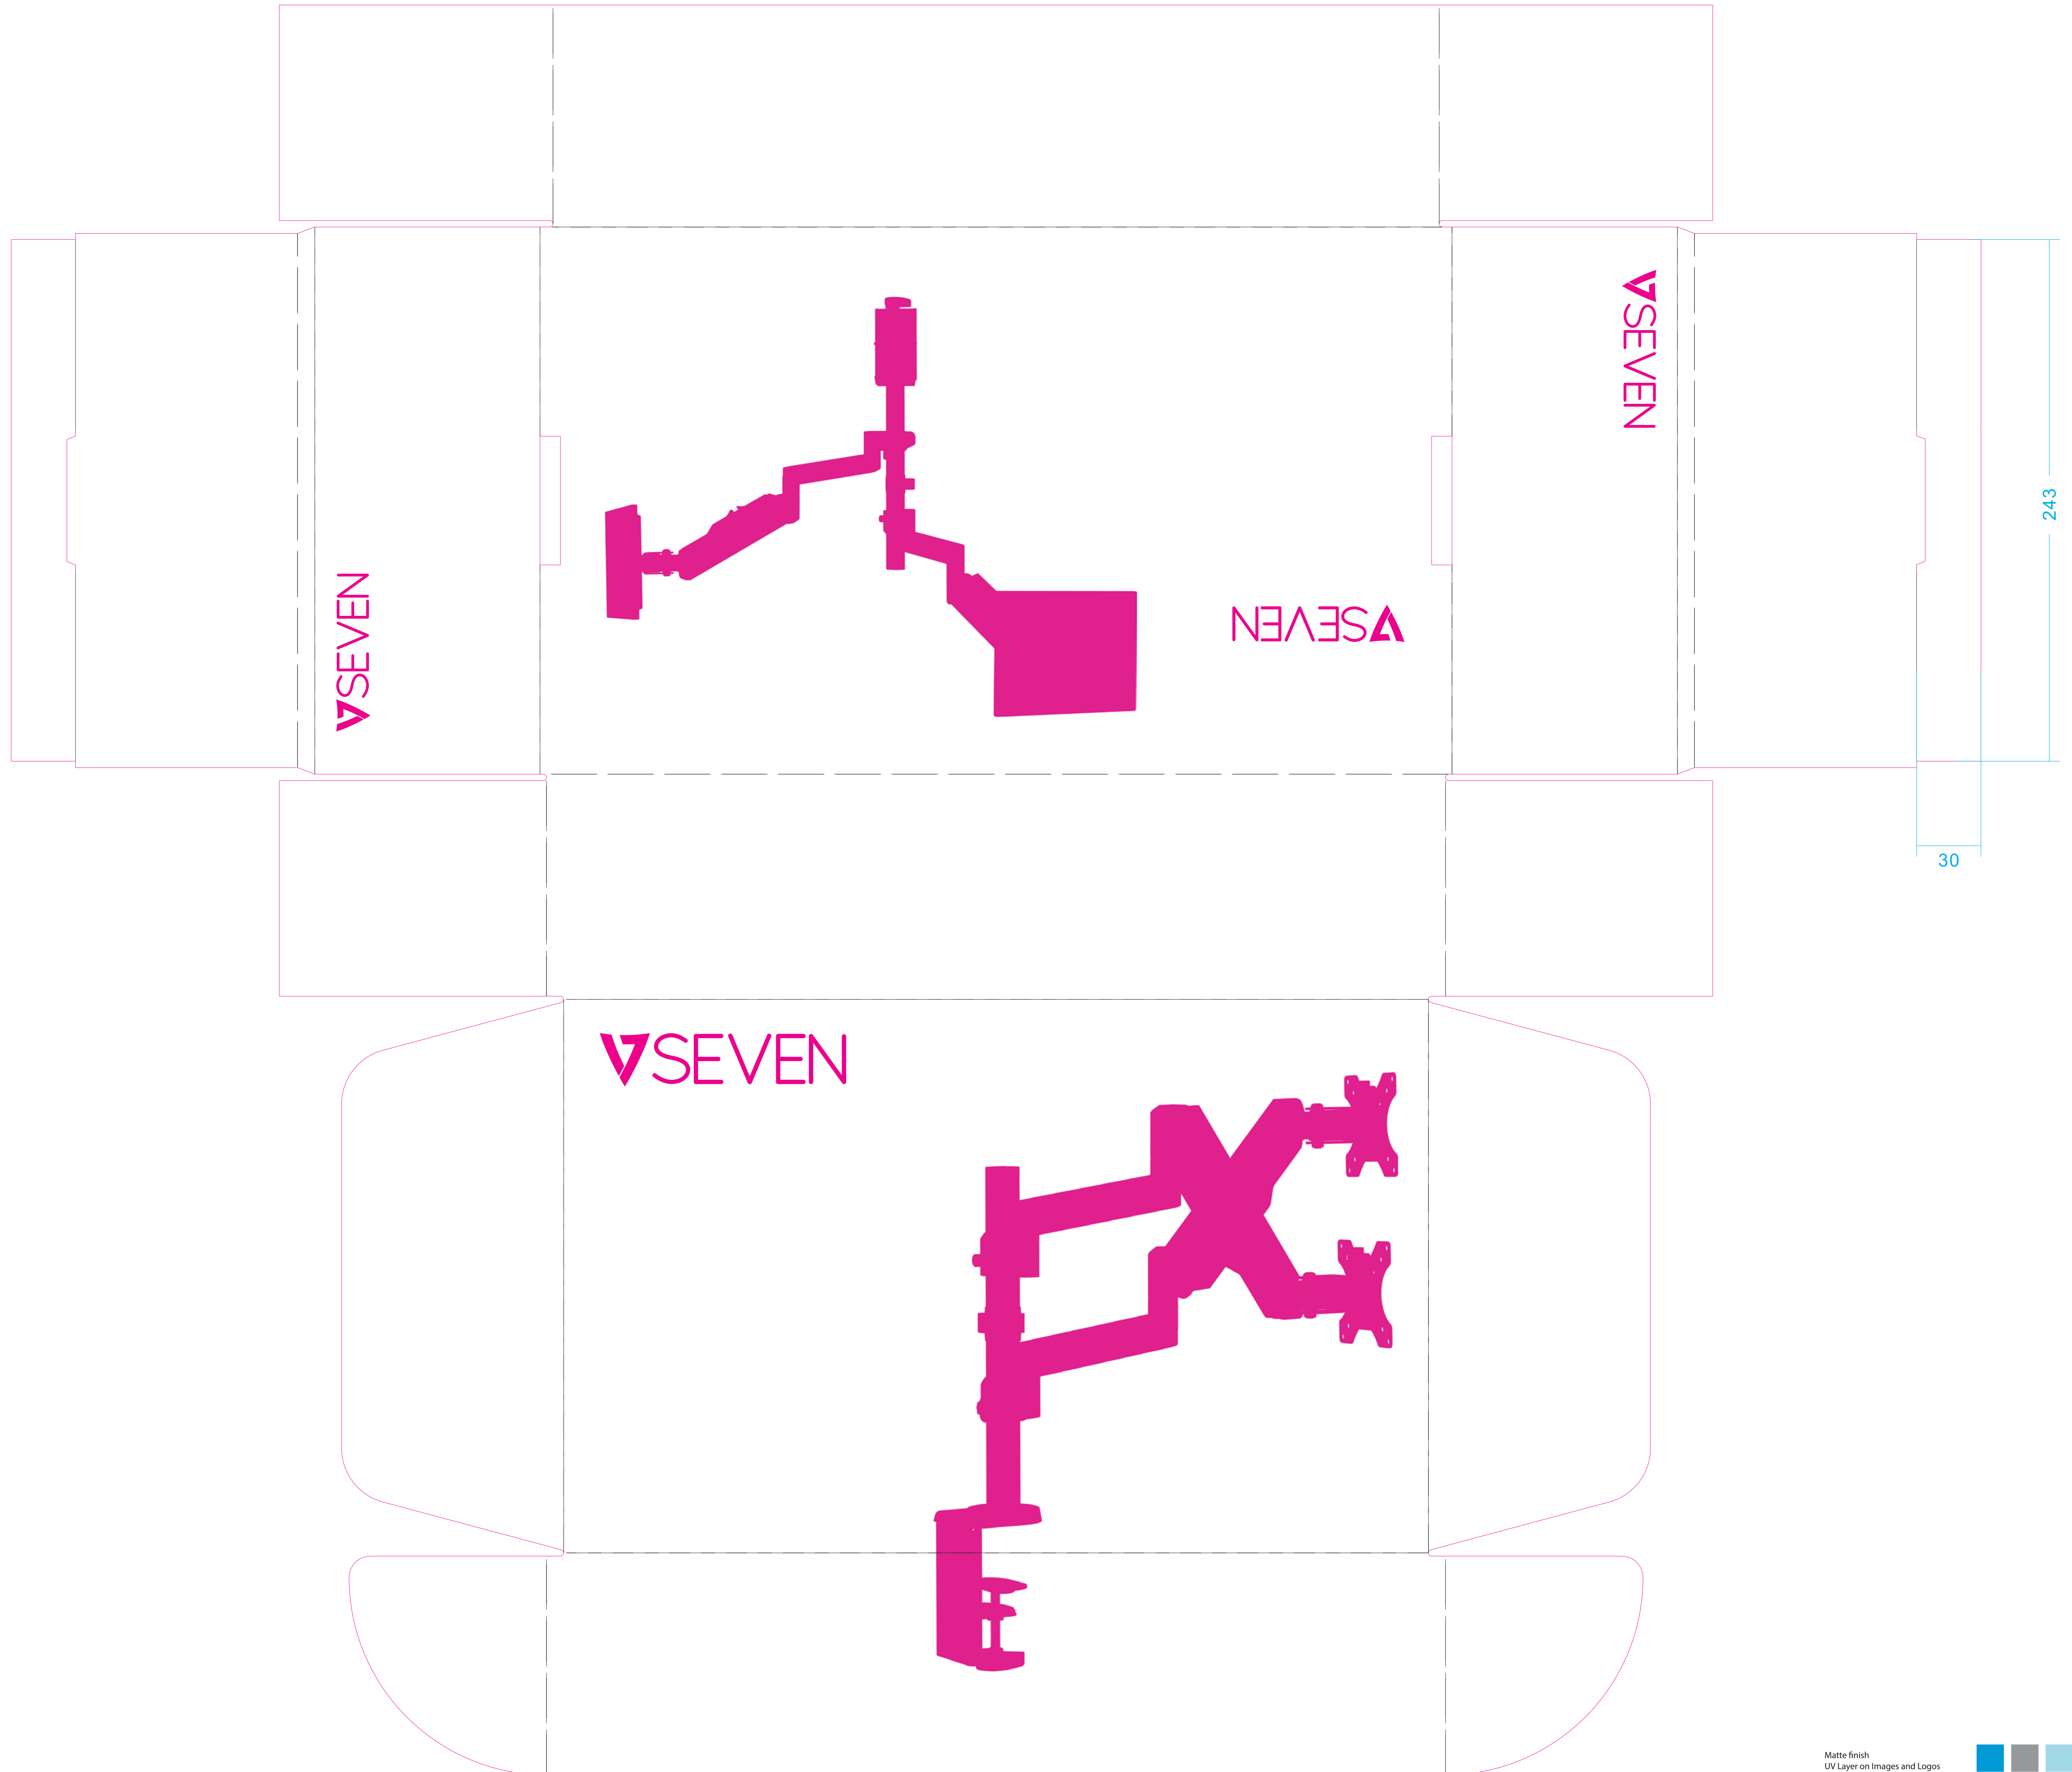

425x255x105mm

Matte finish
UV Layer on Images and Logos

425x255x105mm

UV Parts:
Images and Logos highlighted in Magenta

Matte finish
UV Layer on Images and Logos