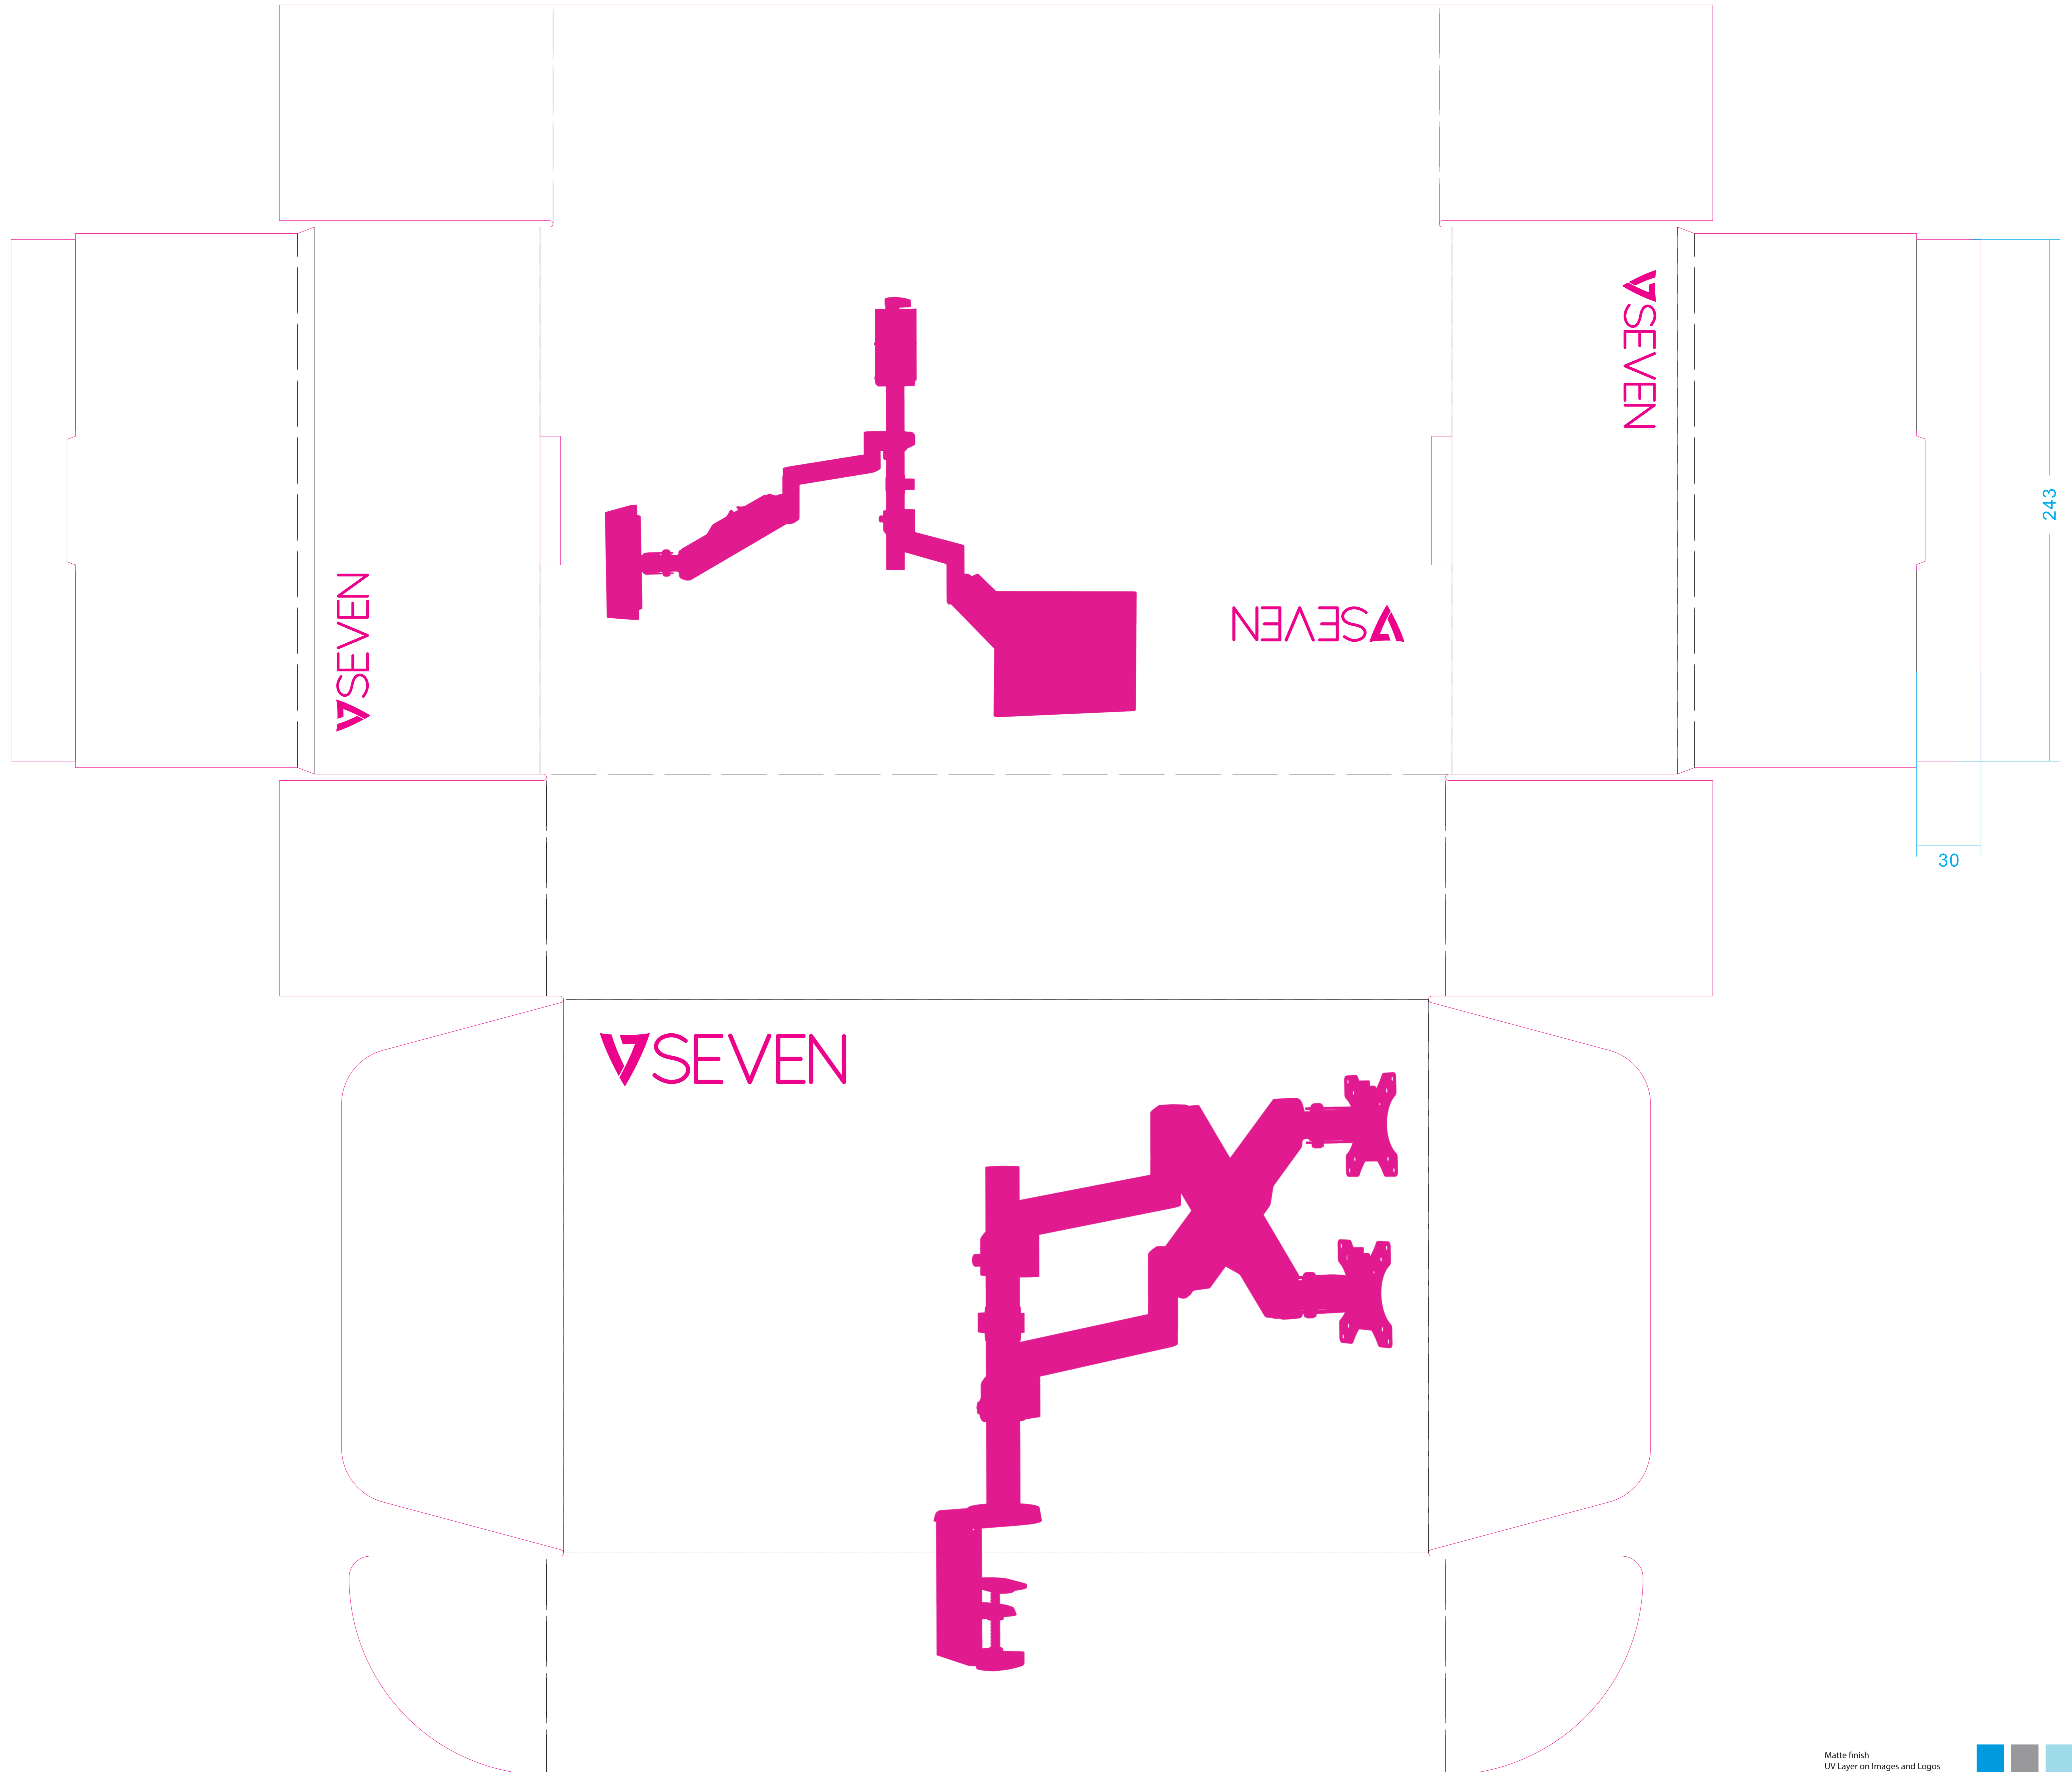

425x255x105mm

Matte finish
UV Layer on Images and Logos

425x255x105mm

UV Parts:
Images and Logos highlighted in Magenta

Matte finish
UV Layer on Images and Logos