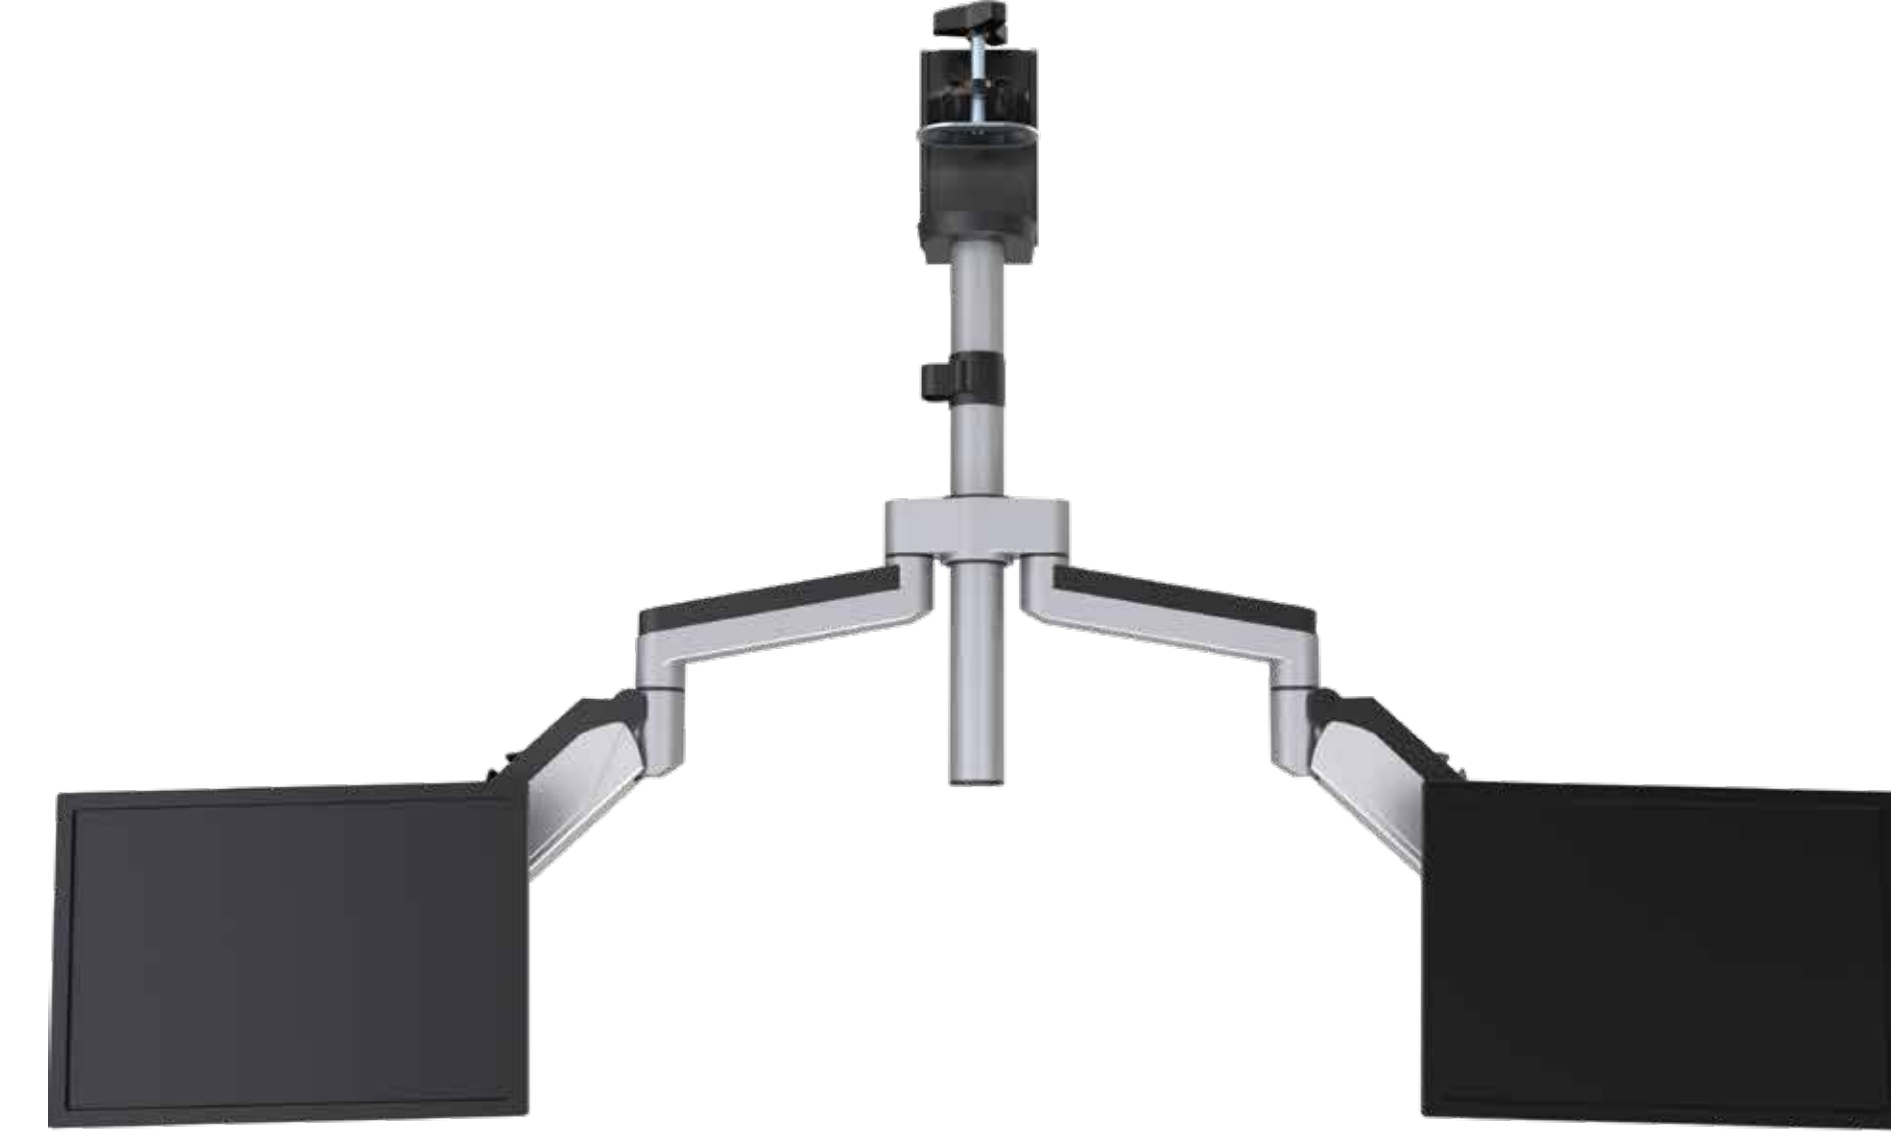

IT
ES
FR
DE
EN

Dual Touch Adjust Monitor Mount
DM1DTA

SEVEN

SEVEN

VI-20171218

0 201712 180000

RoHS

SEVEN

DM1DTA
DUAL TOUCH ADJUST
MONITOR MOUNT