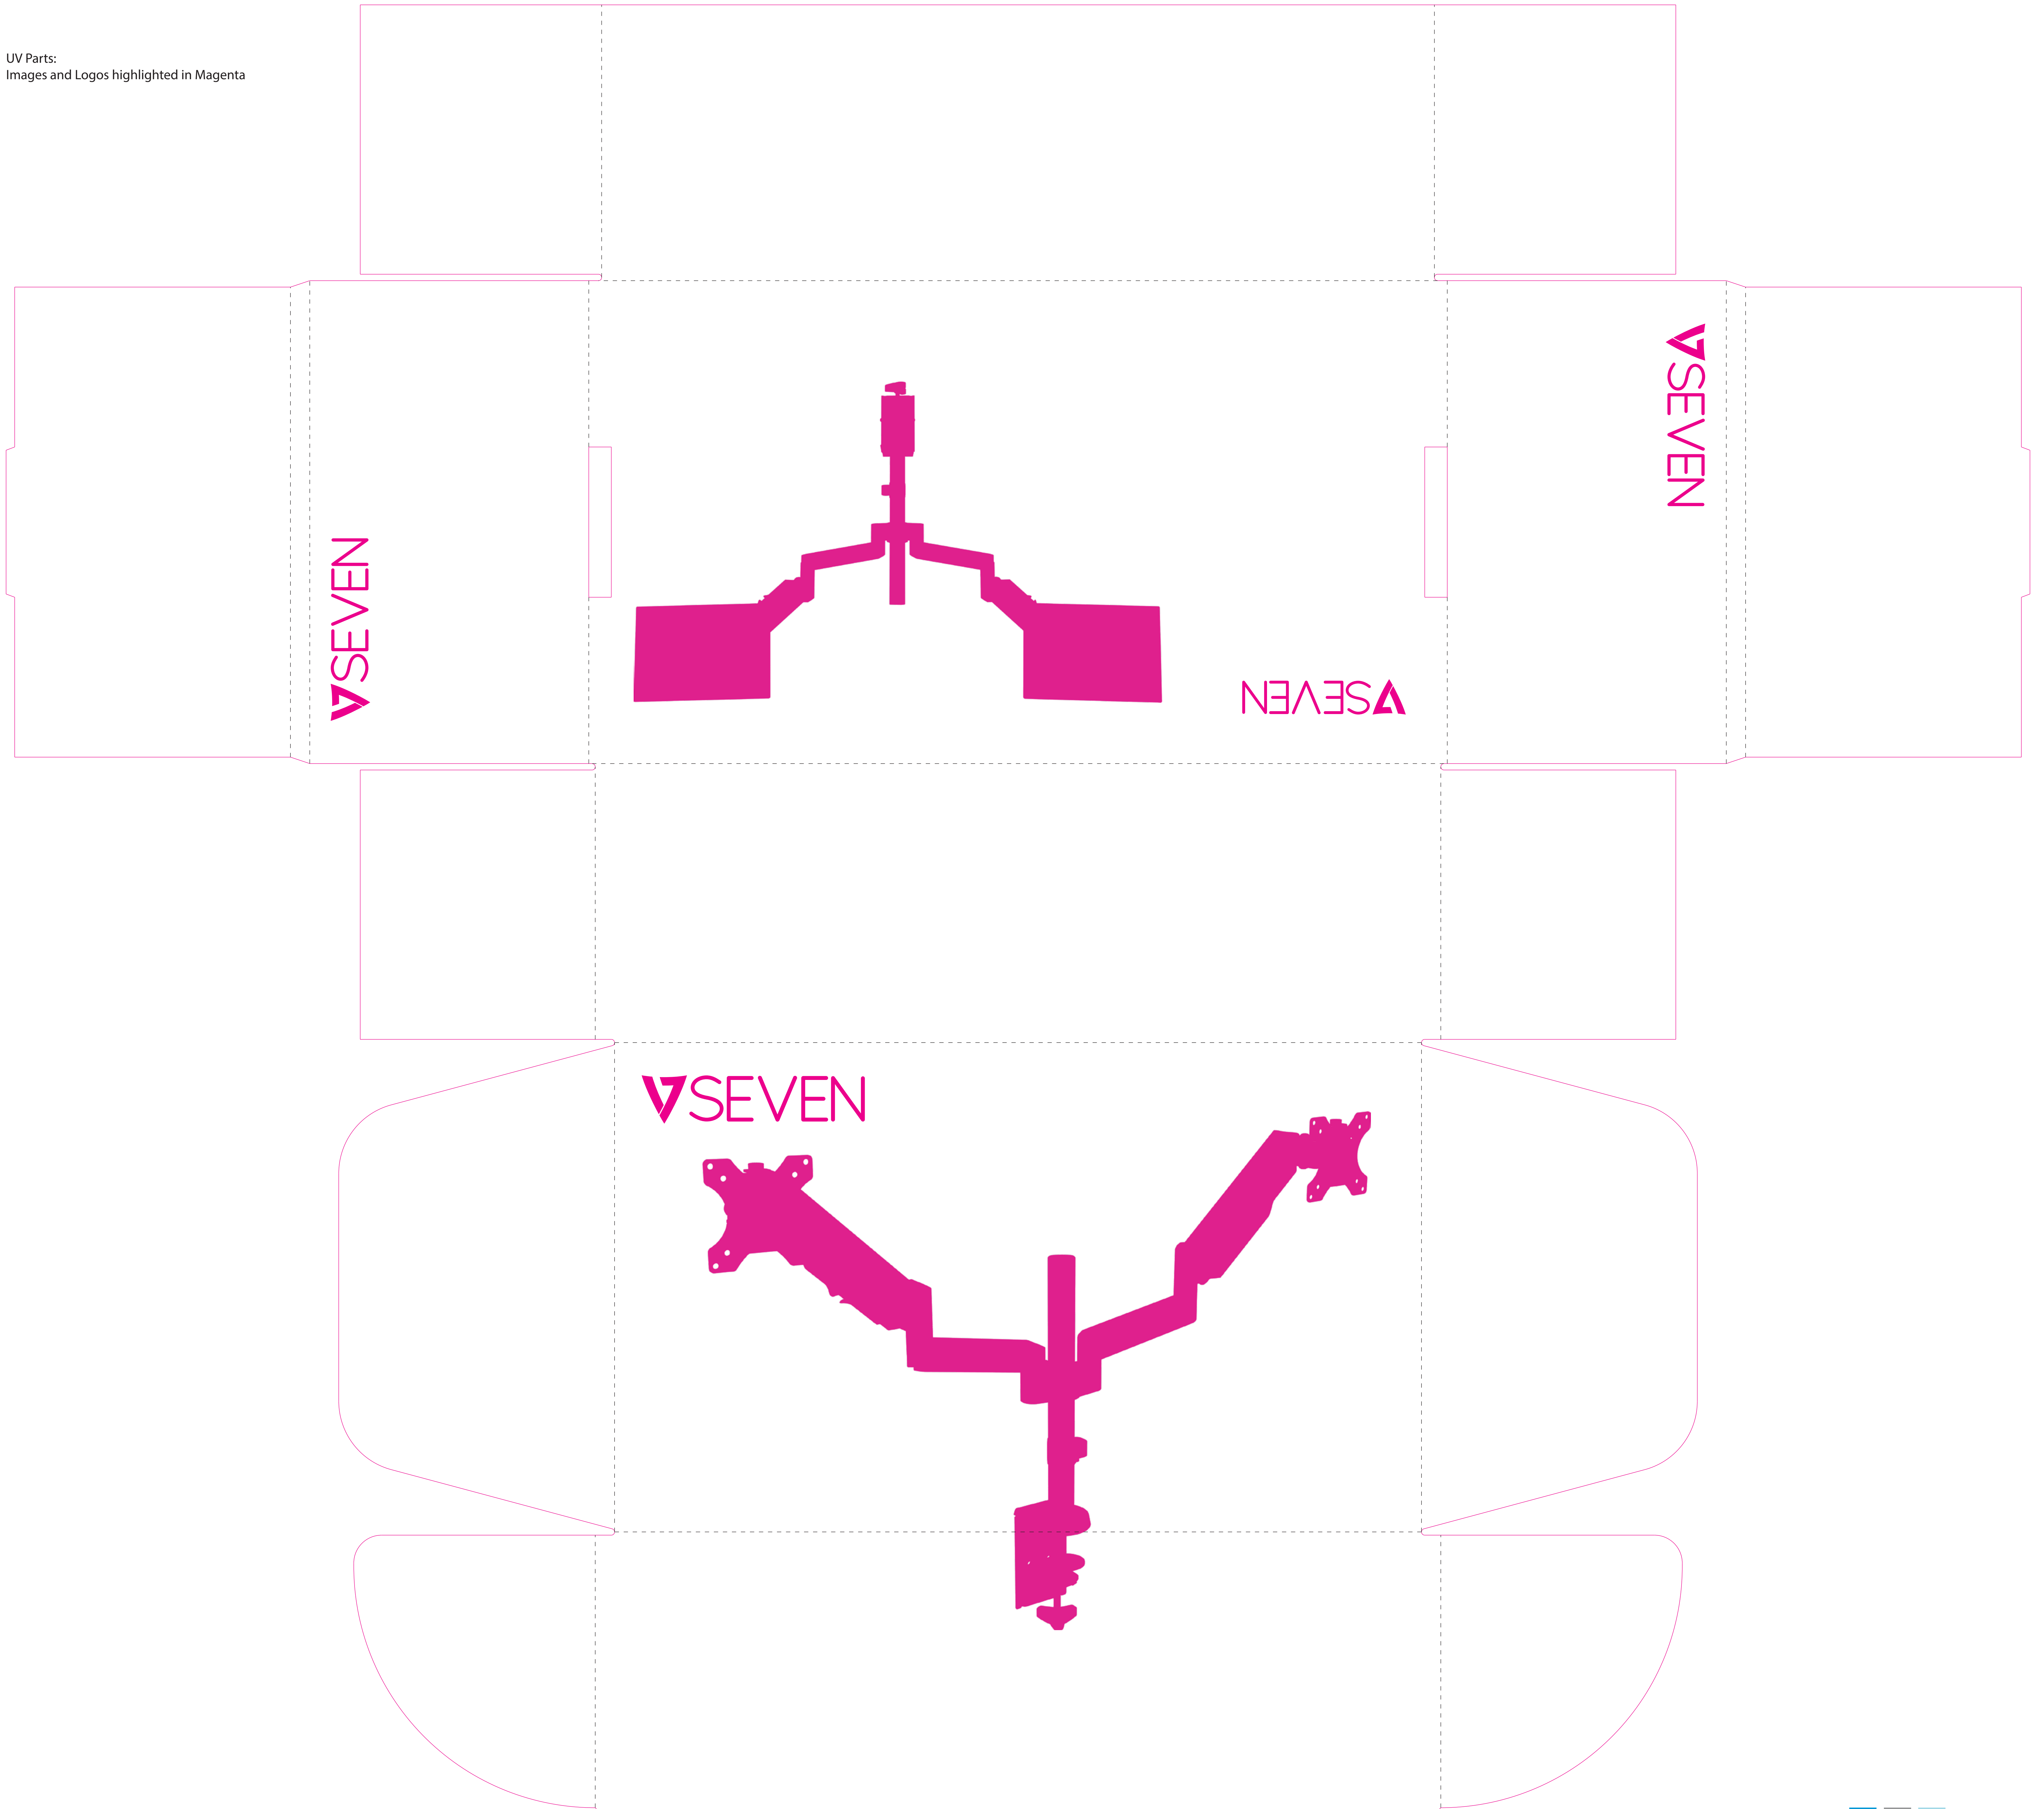

400x225x130mm

SEVEN

IT  
ES  
FR  
DE  
EN

Dual Touch Adjust Monitor Mount  
DM1DTA

SEVEN

SEVEN

VI-20171218

0 201712 180000

SEVEN

**DM1DTA**  
DUAL TOUCH ADJUST  
MONITOR MOUNT

Holds Up to Two 32" (81.28 cm) Monitors • 260° Rotation • Quick Release VESA Plate

Matte finish  
UV Layer on Images and Logos

400x225x130mm

UV Parts:  
Images and Logos highlighted in Magenta