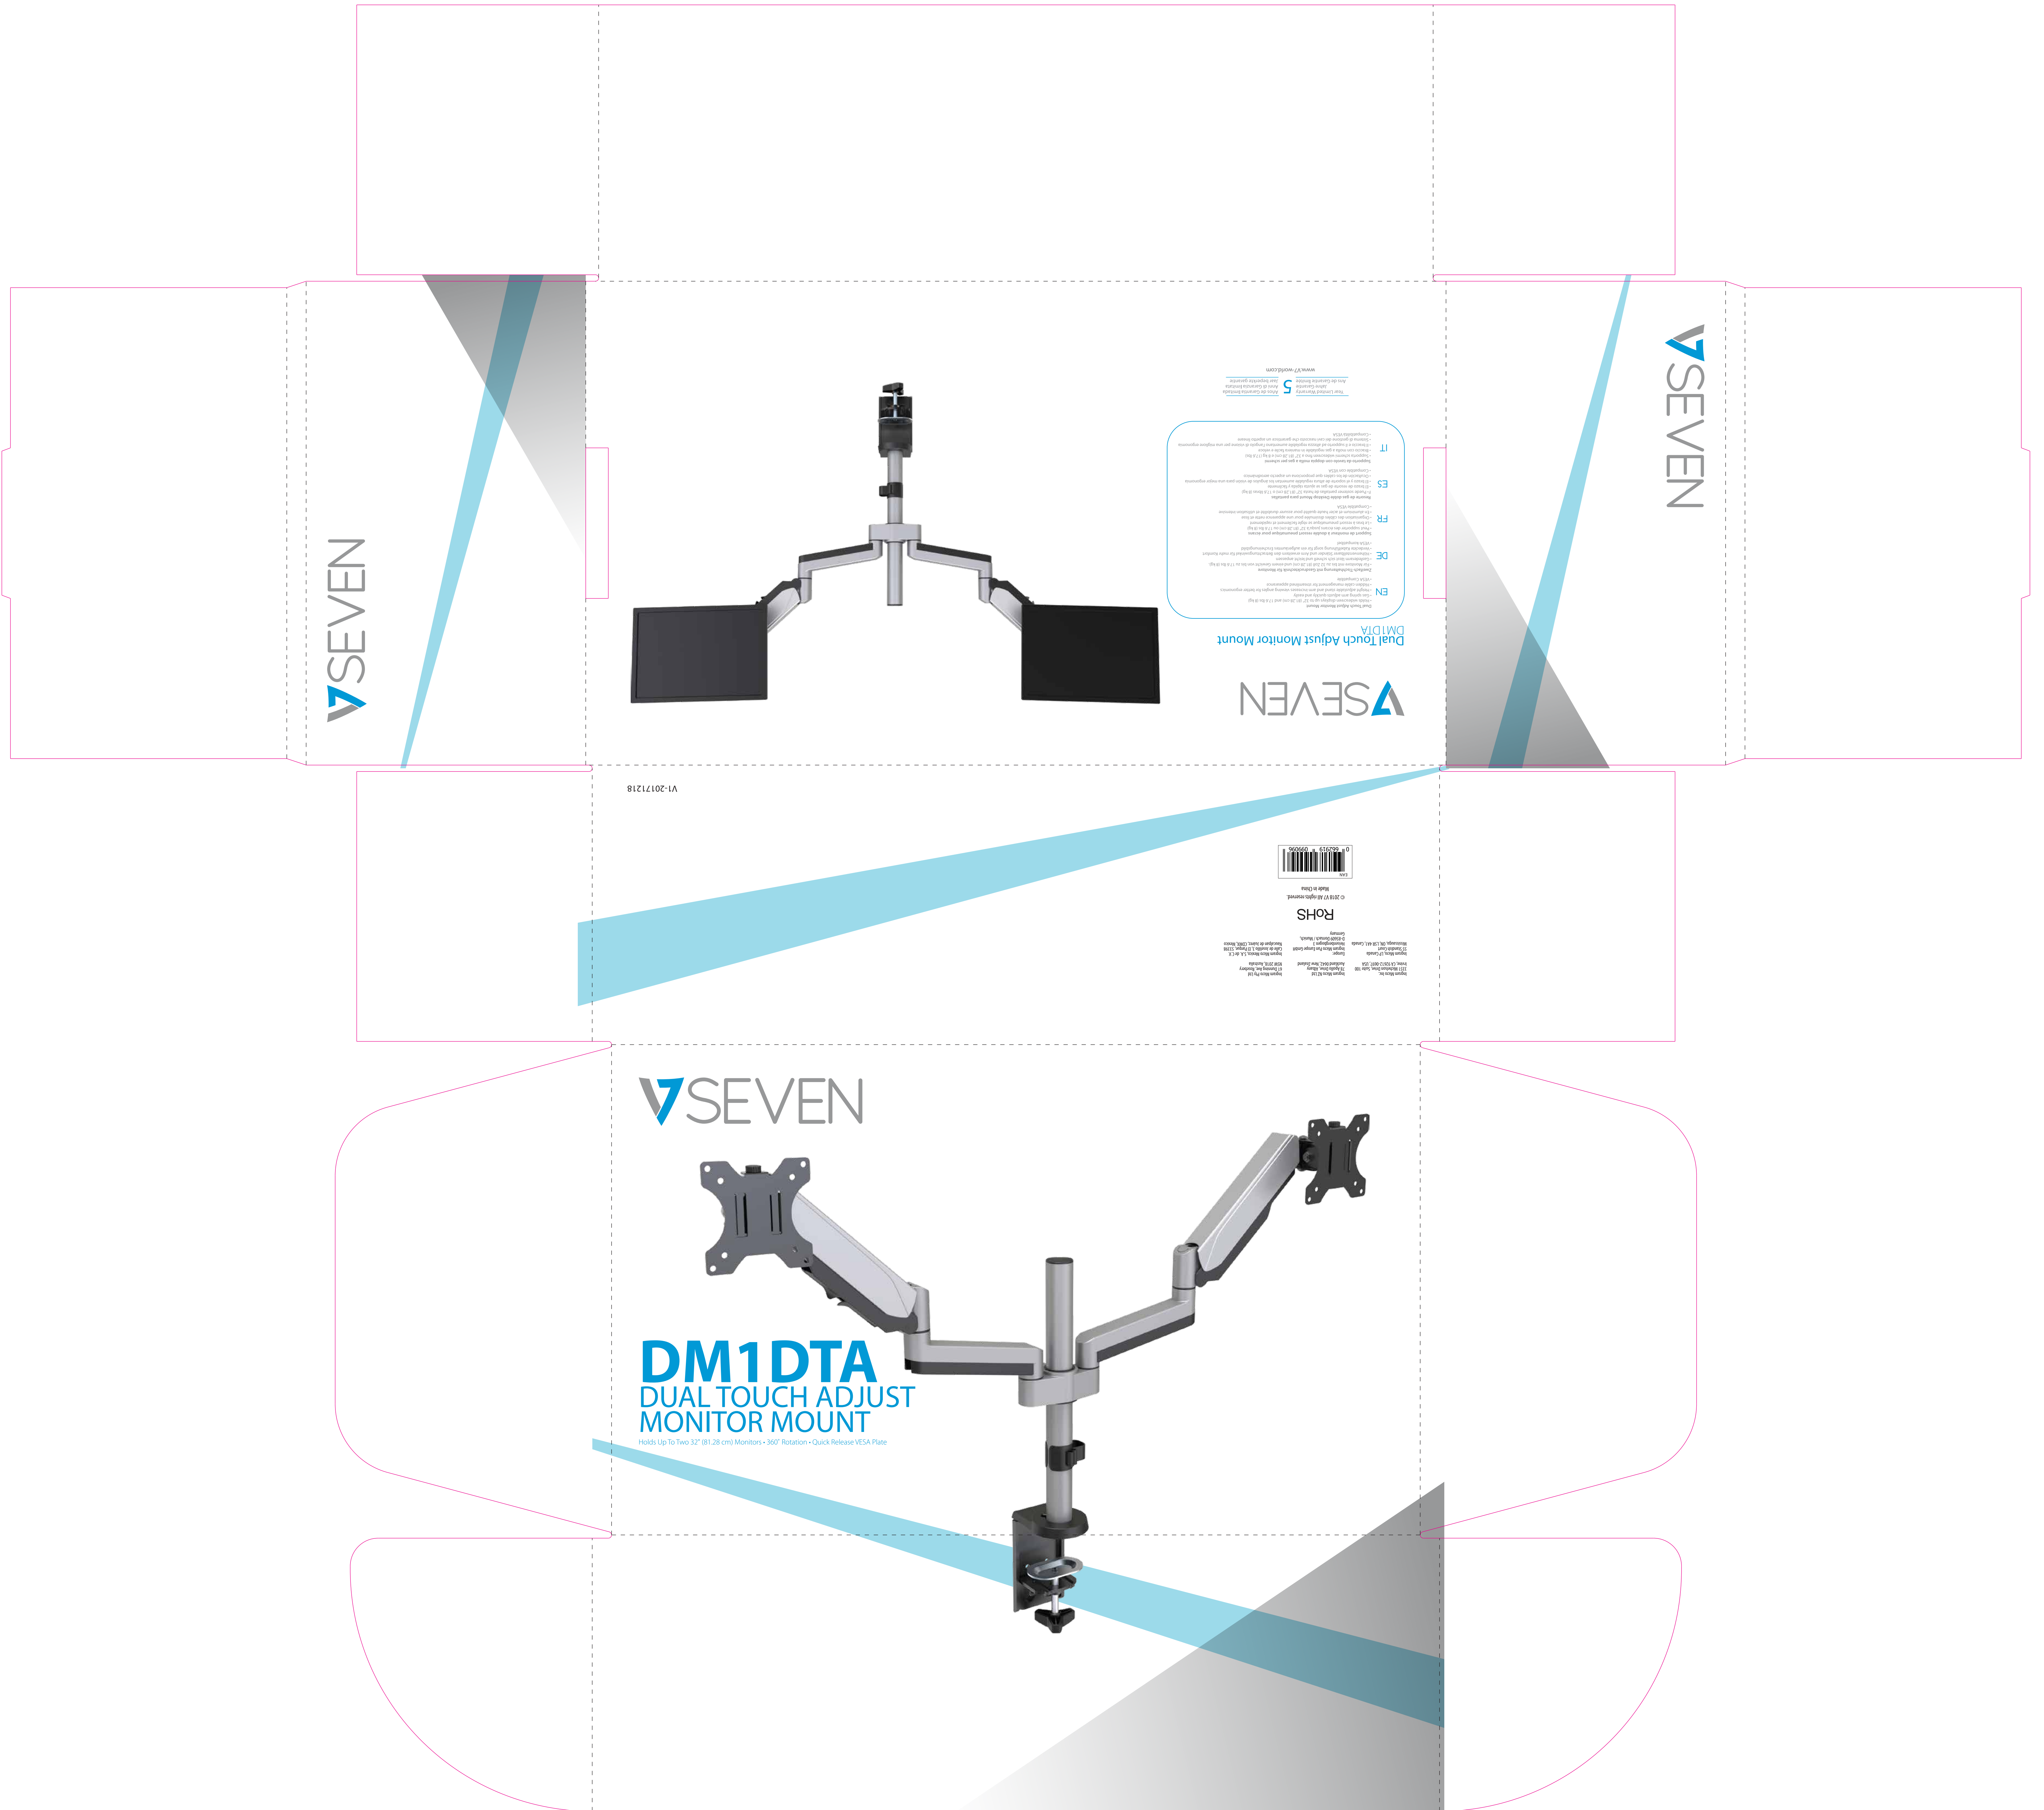

400x225x130mm

SEVEN