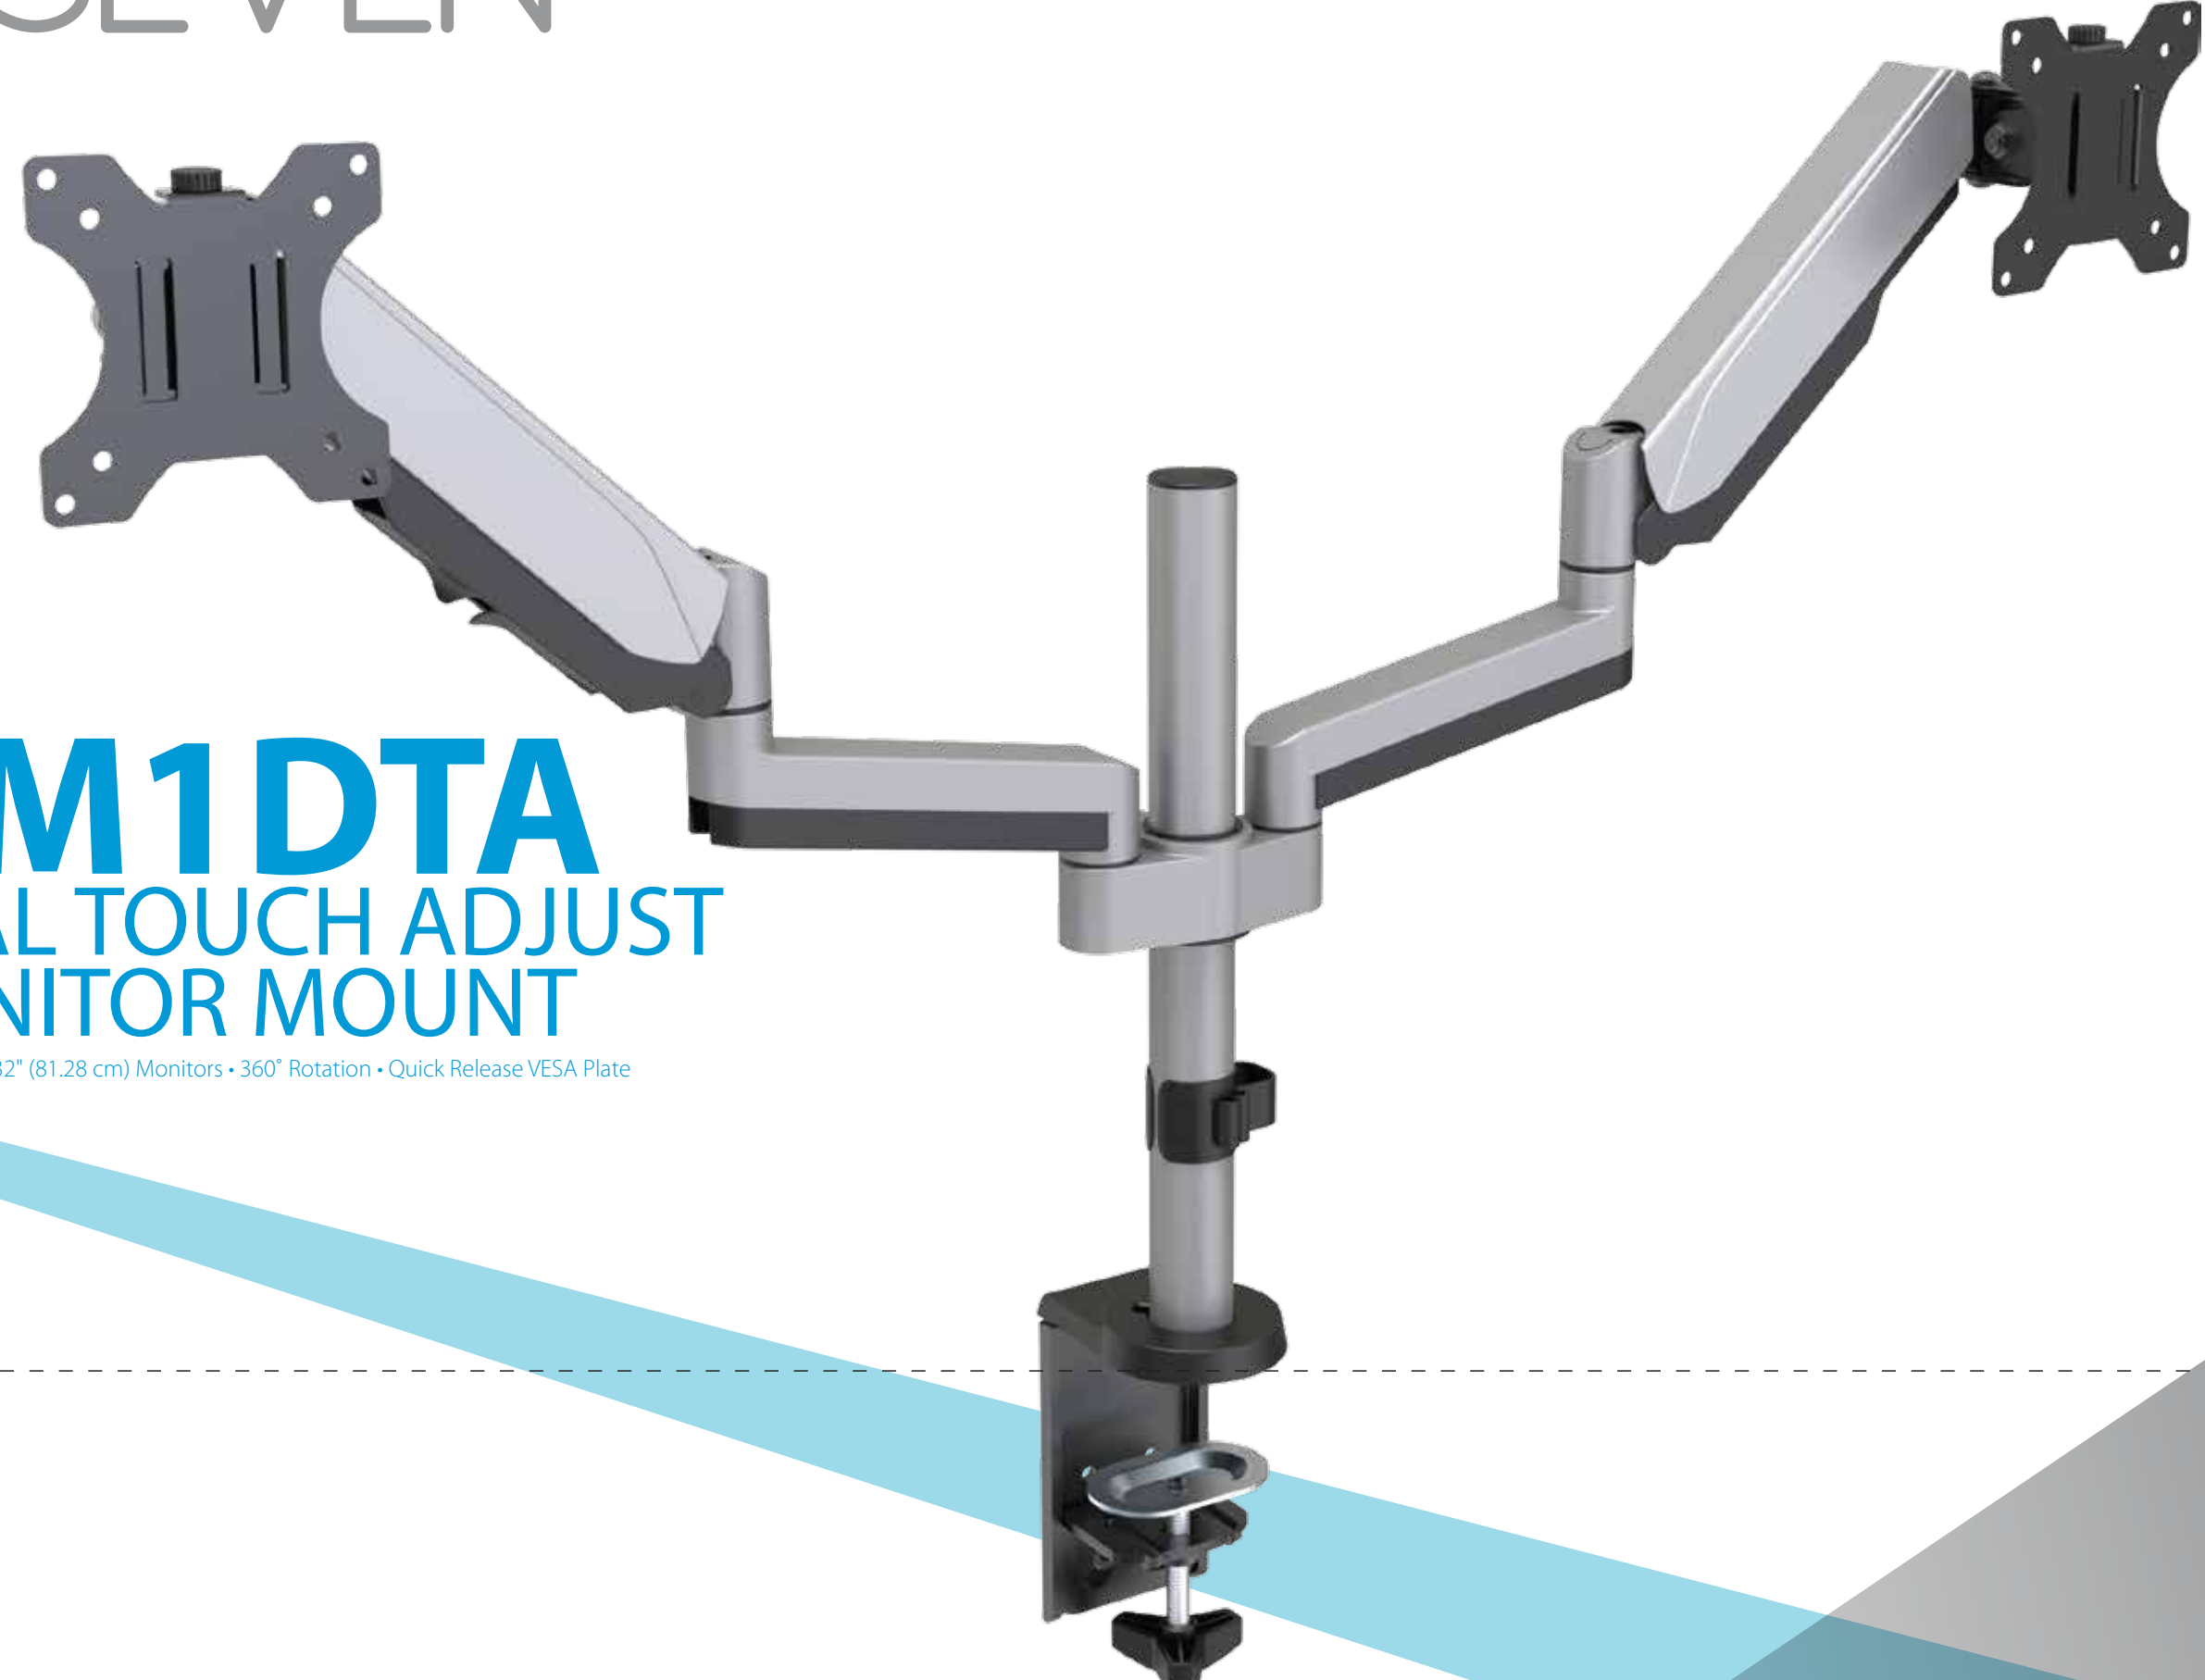

Matte finish
UV Layer on Images and Logos