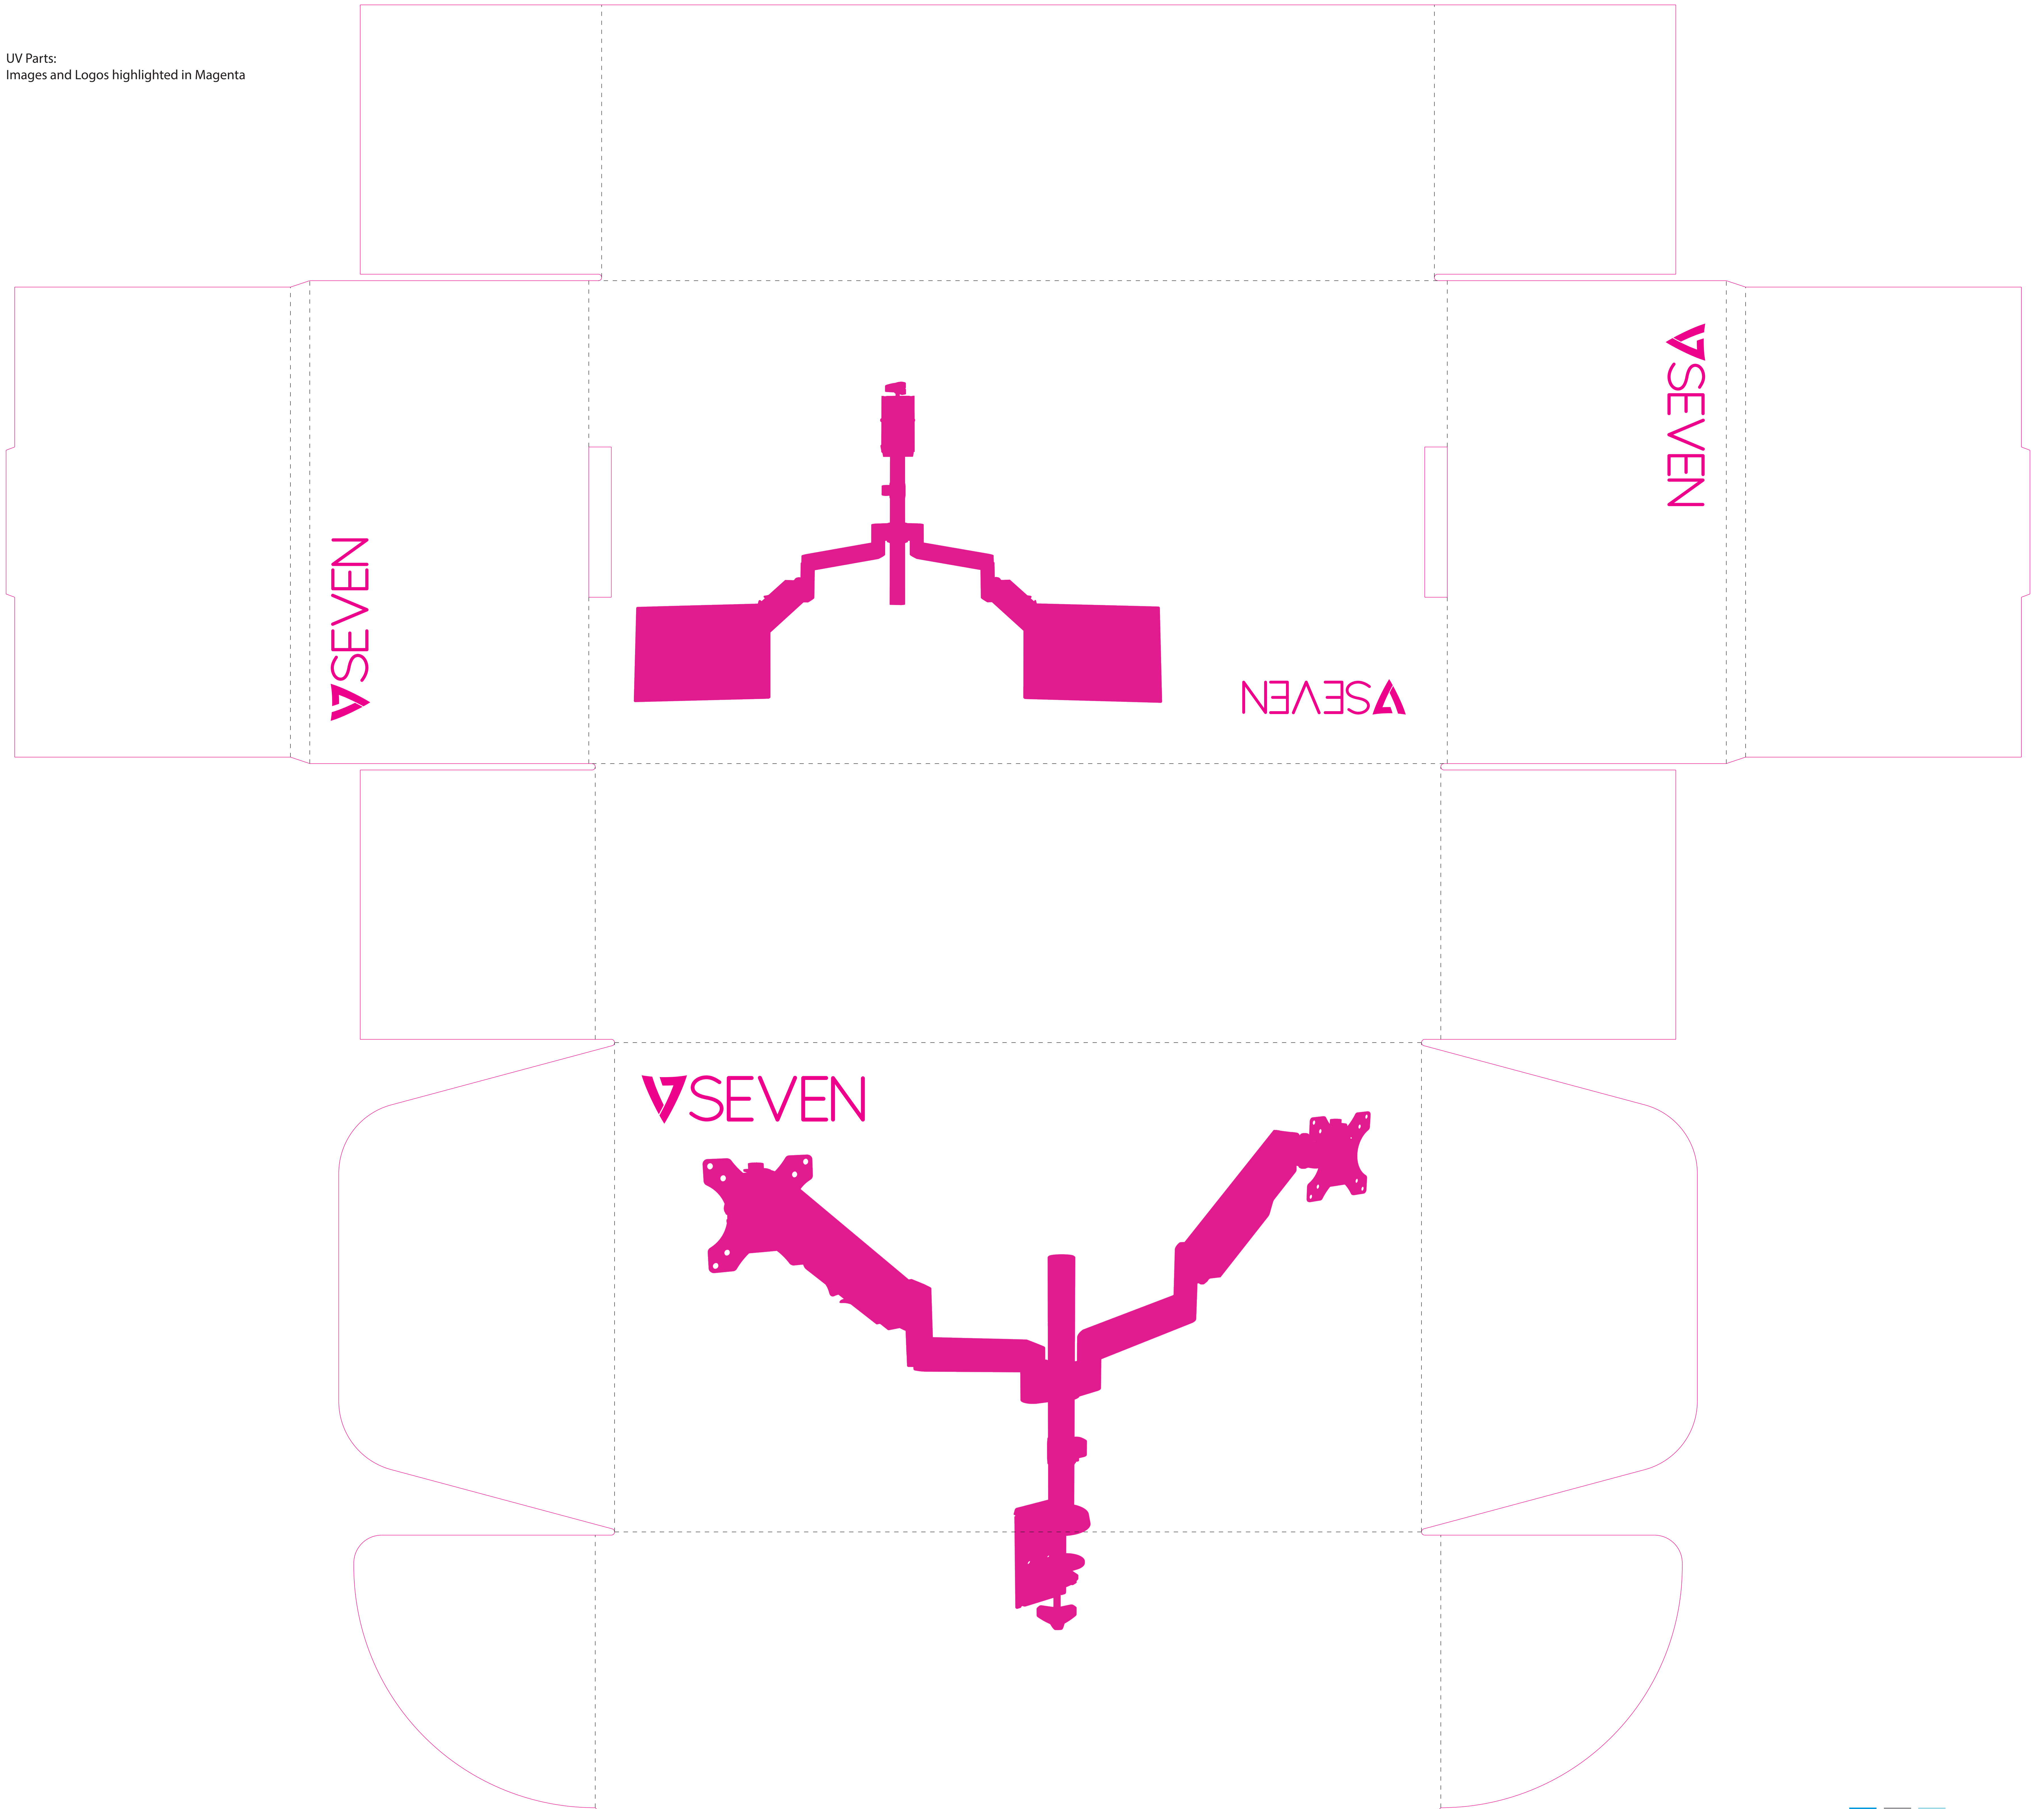

400x225x130mm

Matte finish  
UV Layer on Images and Logos

400x225x130mm

UV Parts:  
Images and Logos highlighted in Magenta

Matte finish  
UV Layer on Images and Logos