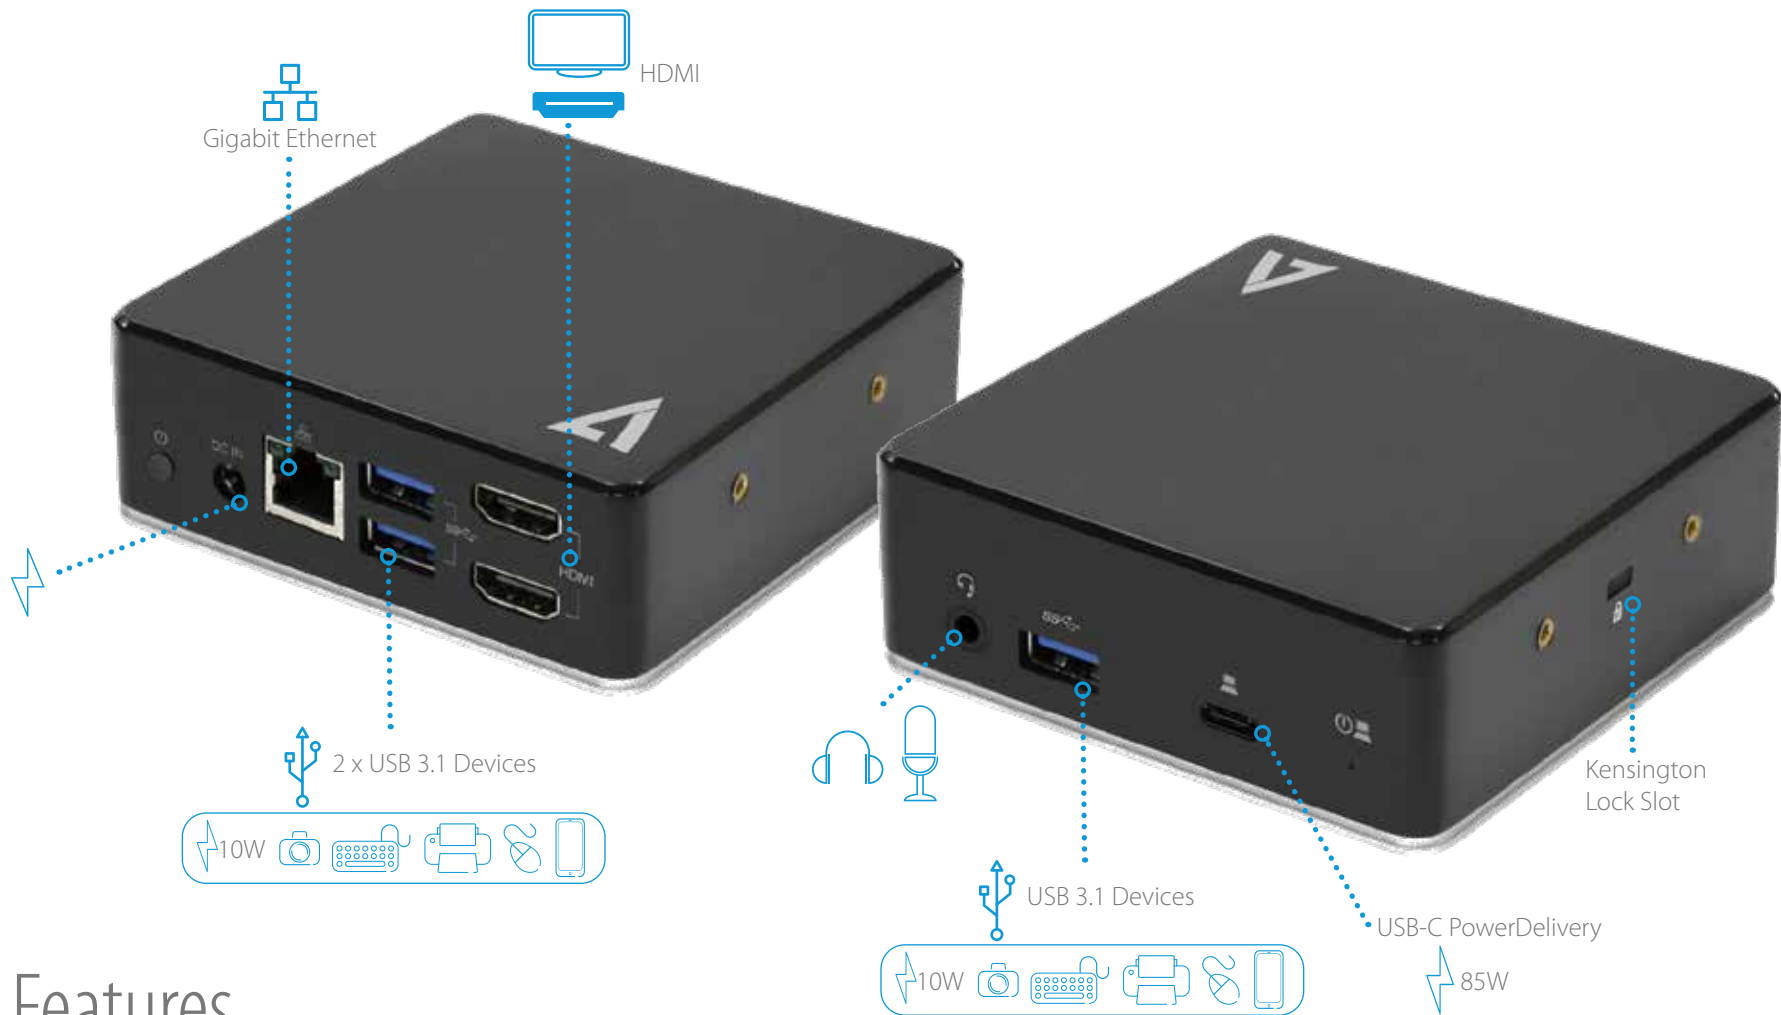

UCDDS

Features

- Connect your Notebook or PC to additional monitors and your favorite accessories via a single cable, Thunderbolt compatible USB-C or USB-A (cable included)
- 4x USB-A 3.0 ports for connecting all accessories and hardware. USB-A ports are USB 3.0 and backwards compatible with 2.0 devices and providing high-speed data transmission, up to 5 Gbps, USB ports also support quick charging for smartphones and tablets
- 2x USB-C 3.1 port for the connection of your devices with a uses USB-C, supporting high-speed transfer up to 5 Gbps
- Thunderbolt compatible Power Delivery Option for USB-C, up to 65W output to charge your laptop
- Network and Internet access with Gigabit Ethernet port, supporting 10/100/1000 Mbps speeds
- 3.5 mm audio input / output jacks for x headphone and microphone connectivity
- Power-saving on / off switch allowing quick and easy reset of the docking station

V7 Model Number	UCDDS
US SKU	2QP011
EU SKU	J154147

UCDDS1080P

Features

- Connect your computer to monitors and your favorite accessories and charge your computer at the same time via a single cable
- Two HDMI 1.4 ports supporting up to 1080p with 60Hz refresh rate
- 2 rear USB 3.1 ports for connecting and charging your USB accessories (5V/.9A). The front USB port supports Battery Charge (BC 1.2) and Apple Charge 2.4A
- Gigabit Ethernet for connecting to the network and Combo 3.5 mm In/Out Audio for connecting to Audio
- Thunderbolt compatible Power Delivery Option for USB-C, up to 85W output to charge your mobile computer

V7 Model Number	UCDDS1080P
US SKU	7MV054
EU SKU	CA07163

UDDS

2x USB 3.0 Devices

Features

- Never run out of USB ports
- 4 USB 2.0 ports – 480 Mbps transfer speed
- 2 USB 3.0 ports – 5 Gbps transfer speed, one is a dedicated USB 2.1 power delivery to charge any device
- Removable feet for vertical or horizontal placement
- 2.1 Audio Jack – connect your 3.5mm headset
- Gigabit Port – connect PC to ethernet connection