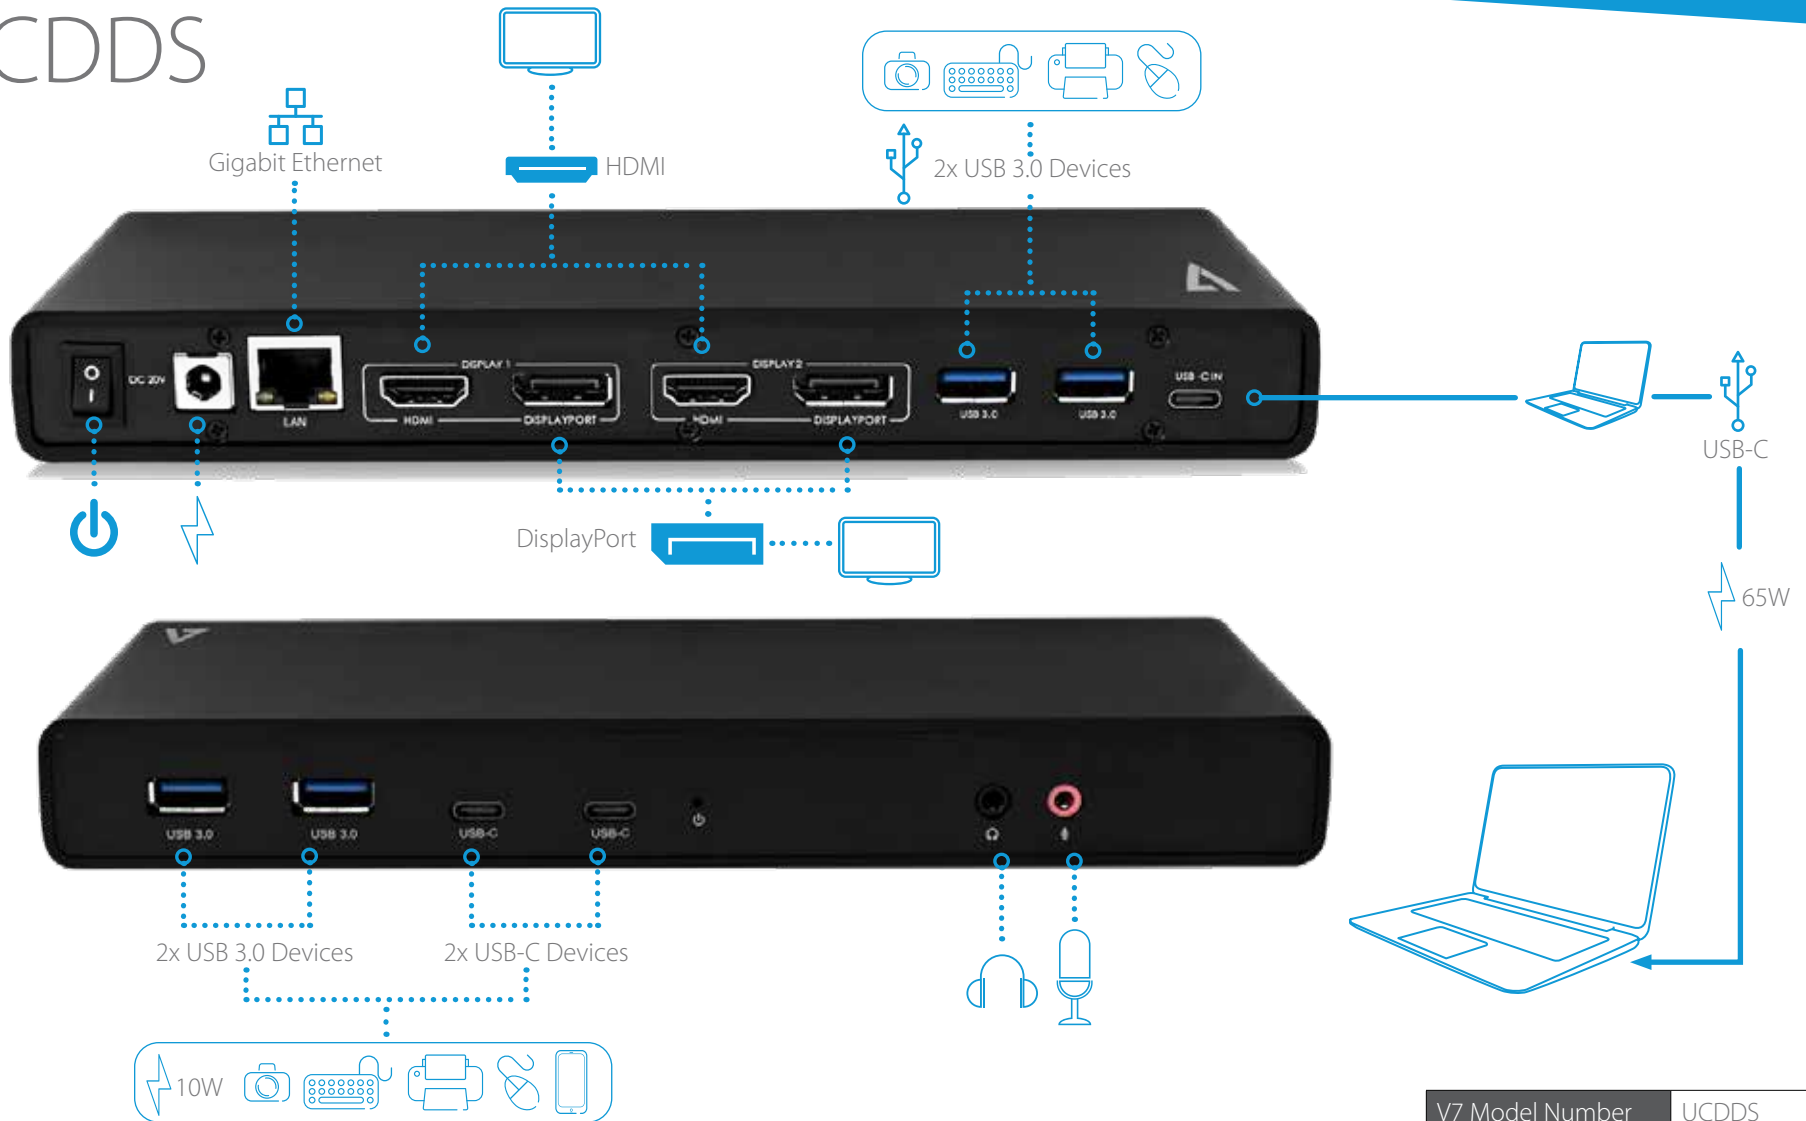

 SEVEN

Docking Stations

Provide all the connectivity you need from a single USB connection

- Connect to a variety of peripherals
- Increase productivity with Multiple displays, extra USB devices, Ethernet, audio, and more
- Manufactured at ISO certified facilities with high standard procedures for material handling and inspection

UCDDS

Features

- Connect your Notebook or PC to additional monitors and your favorite accessories via a single cable, Thunderbolt compatible USB-C or USB-A (cable included)
- 4x USB-A 3.0 ports for connecting all accessories and hardware. USB-A ports are USB 3.0 and backwards compatible with 2.0 devices and providing high-speed data transmission, up to 5 Gbps, USB ports also support quick charging for smartphones and tablets
- 2x USB-C 3.1 port for the connection of your devices with a uses USB-C, supporting high-speed transfer up to 5 Gbps
- Thunderbolt compatible Power Delivery Option for USB-C, up to 65W output to charge your laptop
- Network and Internet access with Gigabit Ethernet port, supporting 10/100/1000 Mbps speeds
- 3.5 mm audio input / output jacks for x headphone and microphone connectivity
- Power-saving on / off switch allowing quick and easy reset of the docking station

V7 Model Number	UCDDS1080P
US SKU	7MV054
EU SKU	CA07163

UDDS

2x USB 3.0 Devices

Features

- Never run out of USB ports
- 4 USB 2.0 ports – 480 Mbps transfer speed
- 2 USB 3.0 ports – 5 Gbps transfer speed, one is a dedicated USB 2.1 power delivery to charge any device
- Removable feet for vertical or horizontal placement
- 2.1 Audio Jack – connect your 3.5mm headset
- Gigabit Port – connect PC to ethernet connection