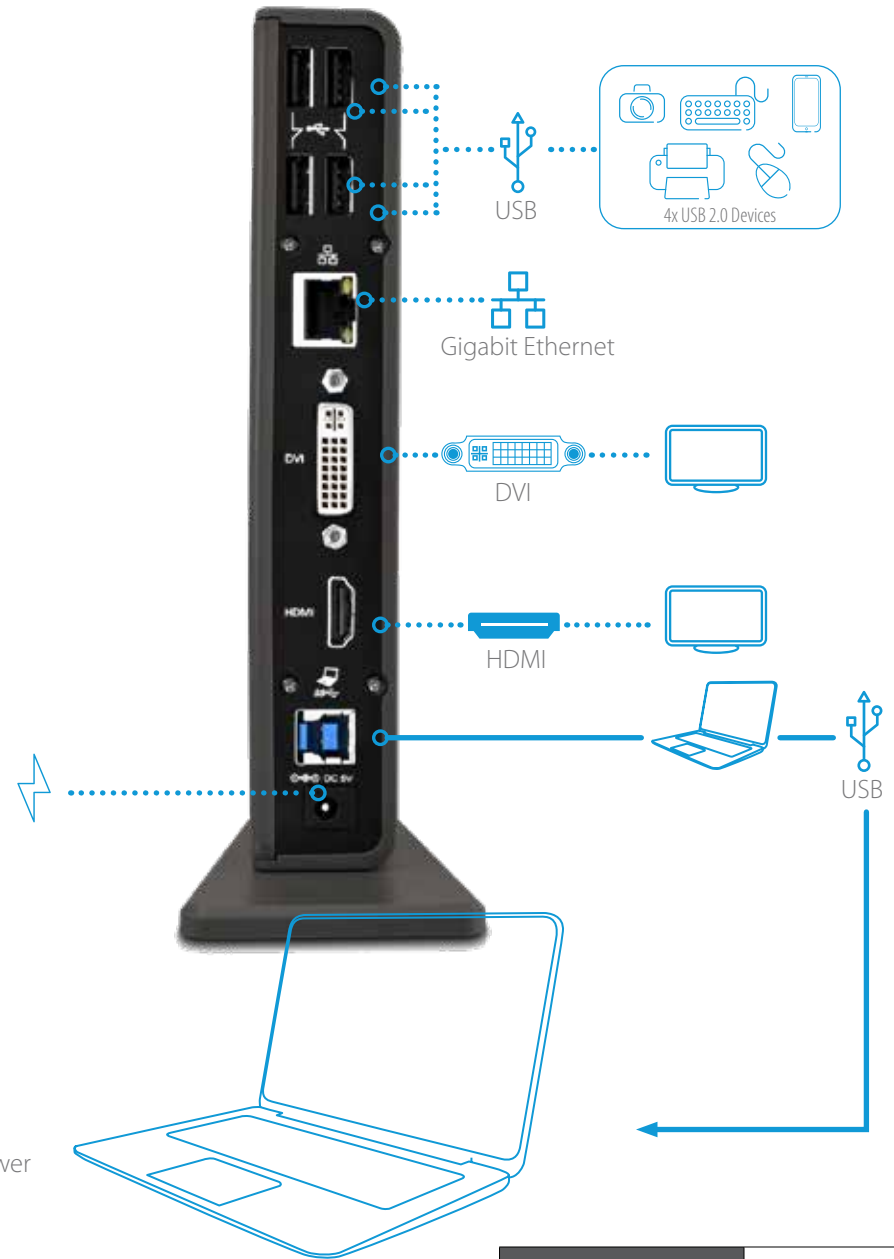

 SEVEN

Docking Stations

Provide all the connectivity you need from a single USB connection

- Connect to a variety of peripherals
- Increase productivity with Multiple displays, extra USB devices, Ethernet, audio, and more
- Manufactured at ISO certified facilities with high standard procedures for material handling and inspection

UCDDS

Features

- Connect your Notebook or PC to additional monitors and your favorite accessories via a single cable, Thunderbolt compatible USB-C or USB-A (cable included)
- 4x USB-A 3.0 ports for connecting all accessories and hardware. USB-A ports are USB 3.0 and backwards compatible with 2.0 devices and providing high-speed data transmission, up to 5 Gbps, USB ports also support quick charging for smartphones and tablets
- 2x USB-C 3.1 port for the connection of your devices with a uses USB-C, supporting high-speed transfer up to 5 Gbps
- Thunderbolt compatible Power Delivery Option for USB-C, up to 65W output to charge your laptop
- Network and Internet access with Gigabit Ethernet port, supporting 10/100/1000 Mbps speeds
- 3.5 mm audio input / output jacks for x headphone and microphone connectivity
- Power-saving on / off switch allowing quick and easy reset of the docking station

V7 Model Number	UCDDS1080P
US SKU	7MV054
EU SKU	CA07163

UDDS

2x USB 3.0 Devices

Features

- Never run out of USB ports
- 4 USB 2.0 ports – 480 Mbps transfer speed
- 2 USB 3.0 ports – 5 Gbps transfer speed, one is a dedicated USB 2.1 power delivery to charge any device
- Removable feet for vertical or horizontal placement
- 2.1 Audio Jack – connect your 3.5mm headset
- Gigabit Port – connect PC to ethernet connection